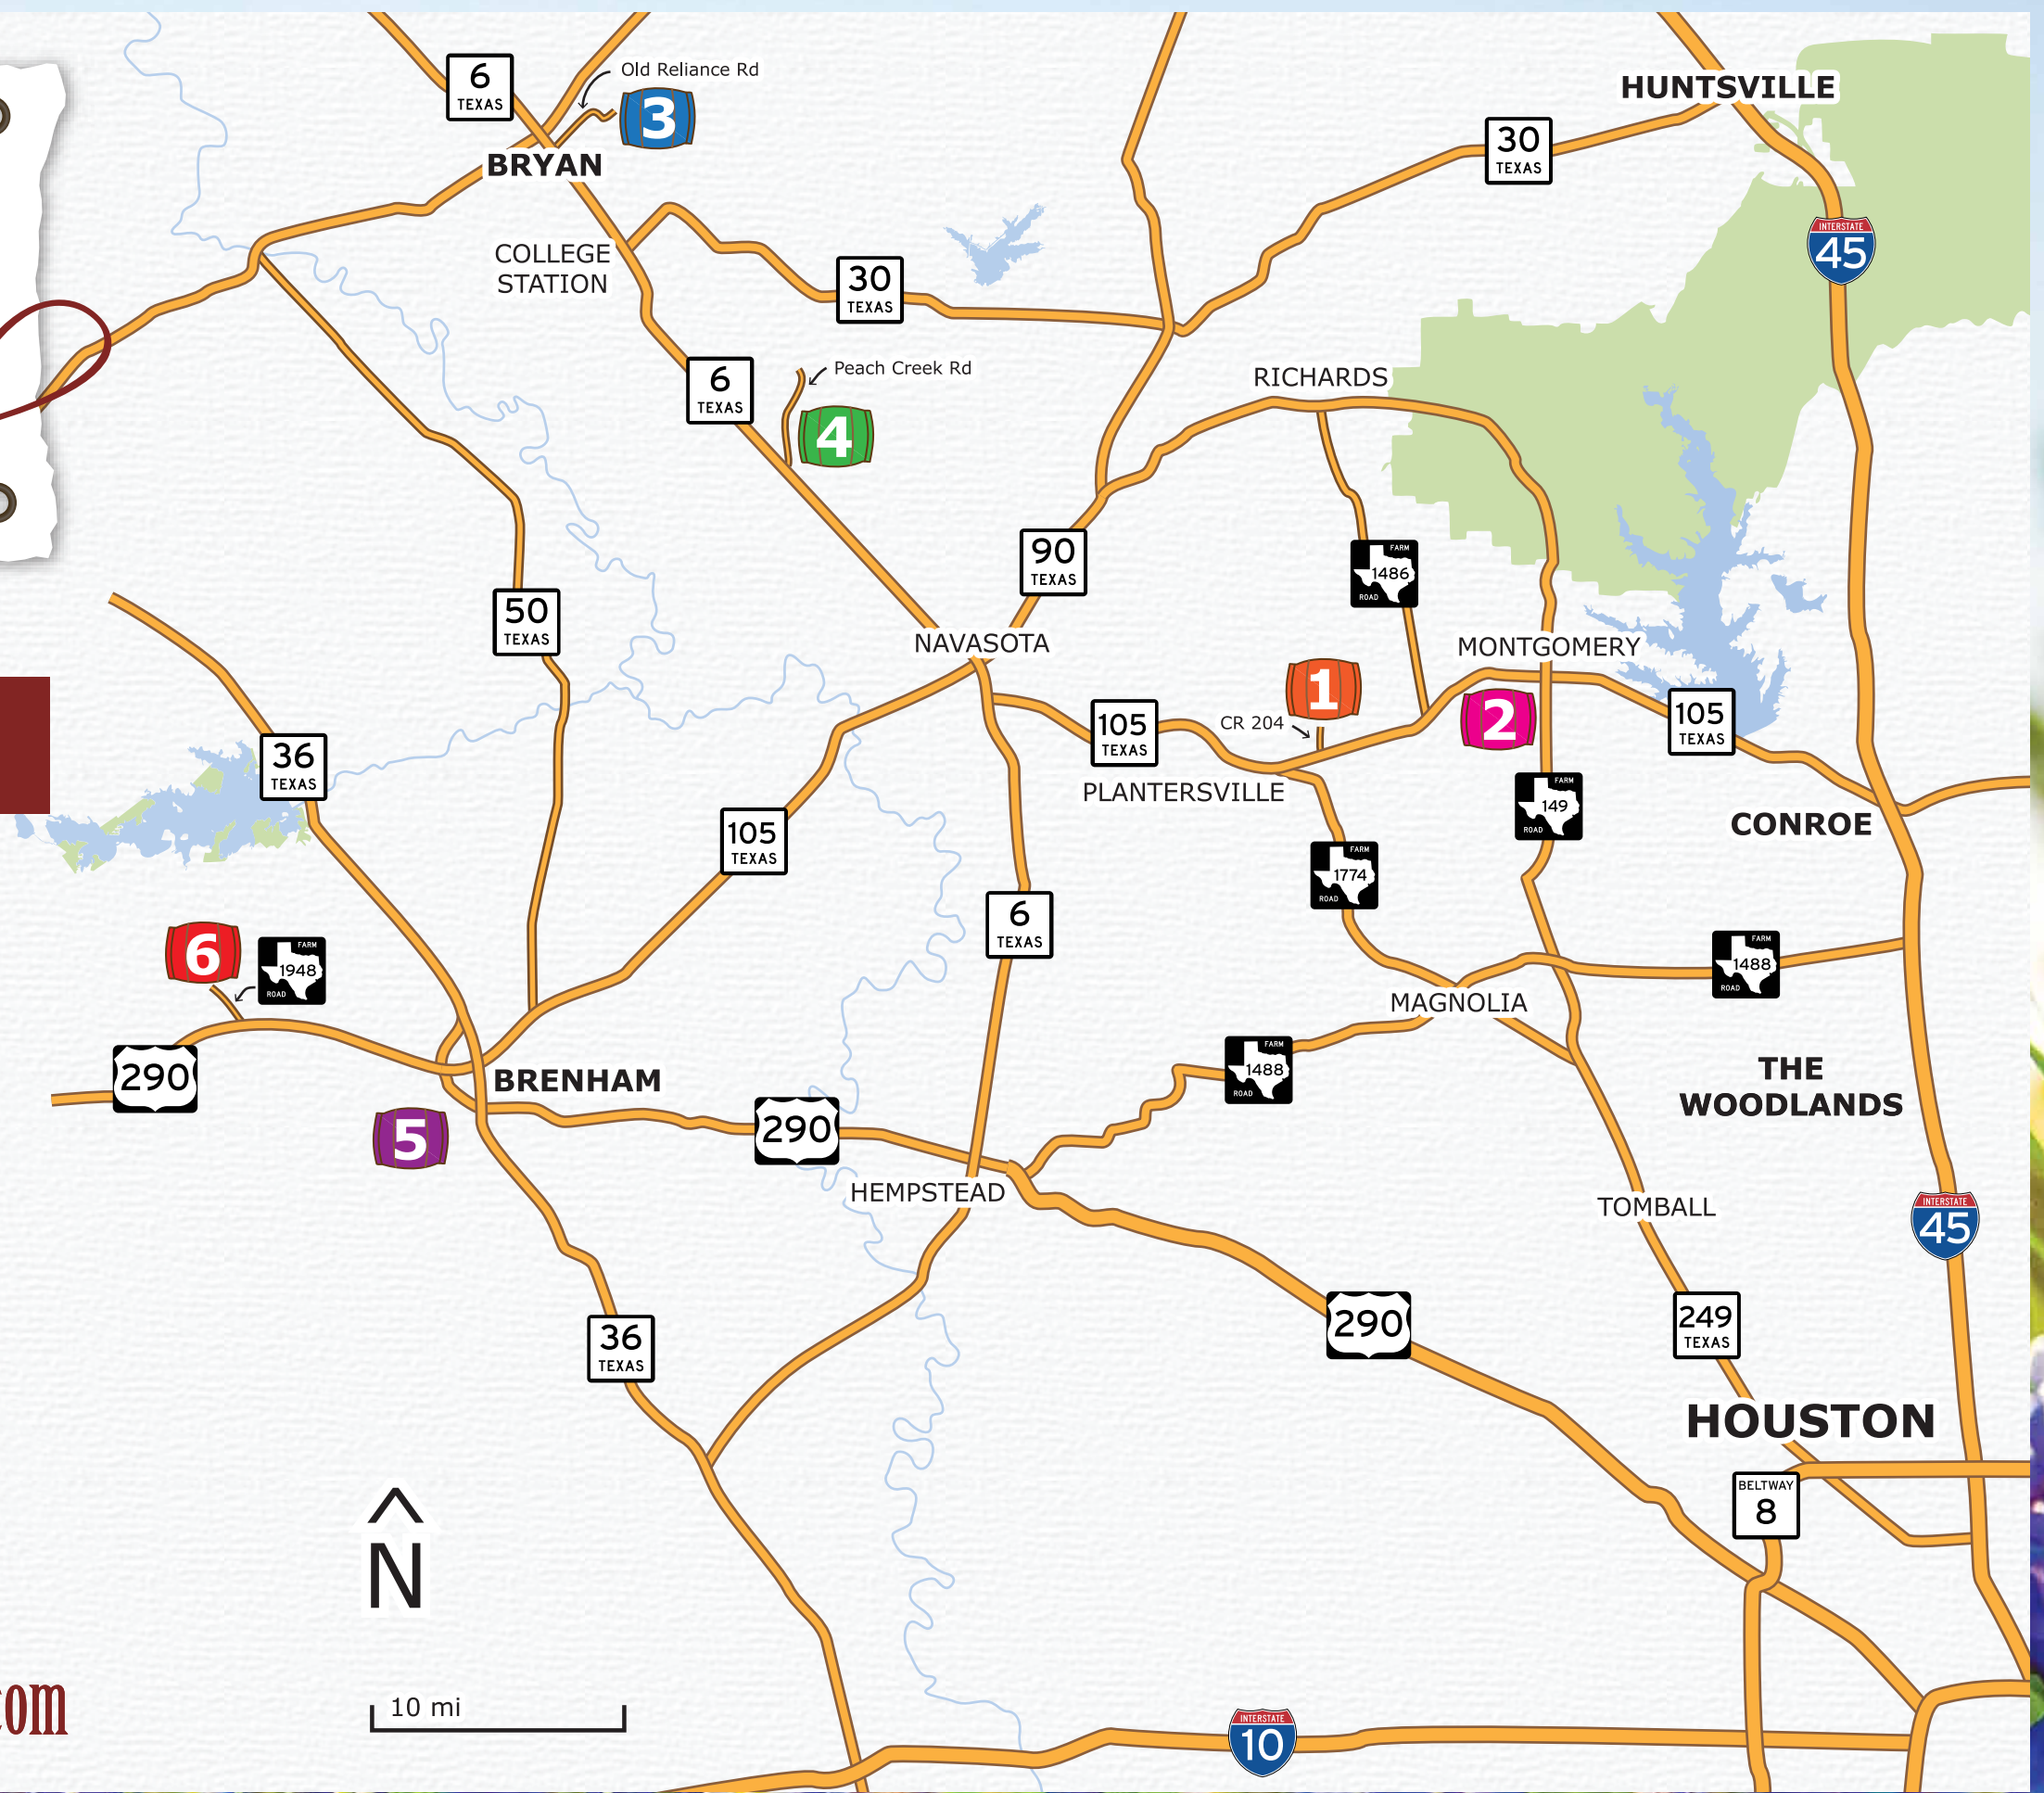

Texas
BLUEBONNET
Wine Trail

WINERIES

- 1** **Bernhardt Winery**
 (936) 894 - 9829
- 2** **Cork This! Winery**
 (936) 597 - 4030
- 3** **Messina Hof Winery & Resort**
 (979) 778 - 9463, ext 234
 (800) 736 - 9463, ext 234
- 4** **Peach Creek Vineyards**
 (936) 825 - 3669
- 5** **Pleasant Hill Winery**
 (979) 830 - VINE (8463)
- 6** **Saddlehorn Winery**
 (979) 289 - 3858

www.TexasBluebonnetWineTrail.com