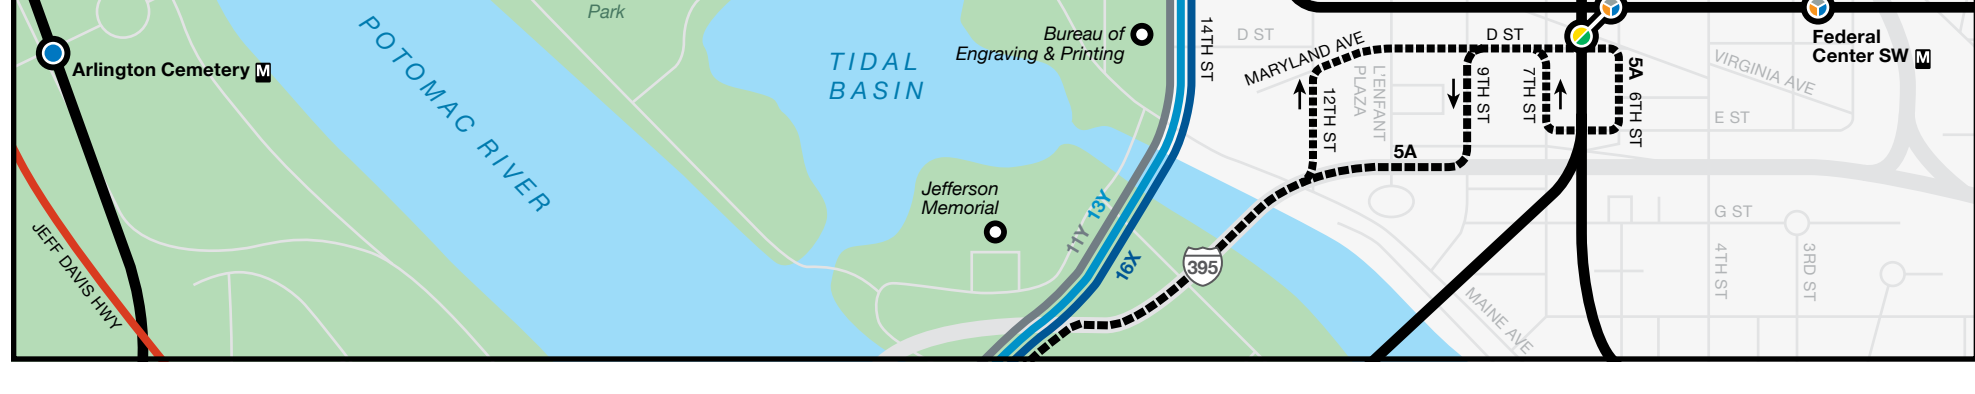

LOCAL TRANSIT SYSTEMS

Fairfax Connector fairfaxconnector.com | 703.339.7200

DASH - Alexandria Transit dashbus.com | 703.746.3274

ART - Arlington Transit arlingtontransit.com | 703.228.7433

City of Fairfax CUE Bus fairfaxva.gov | 703.385.7859

DC Circulator dcccirculator.com | 202.567.3040