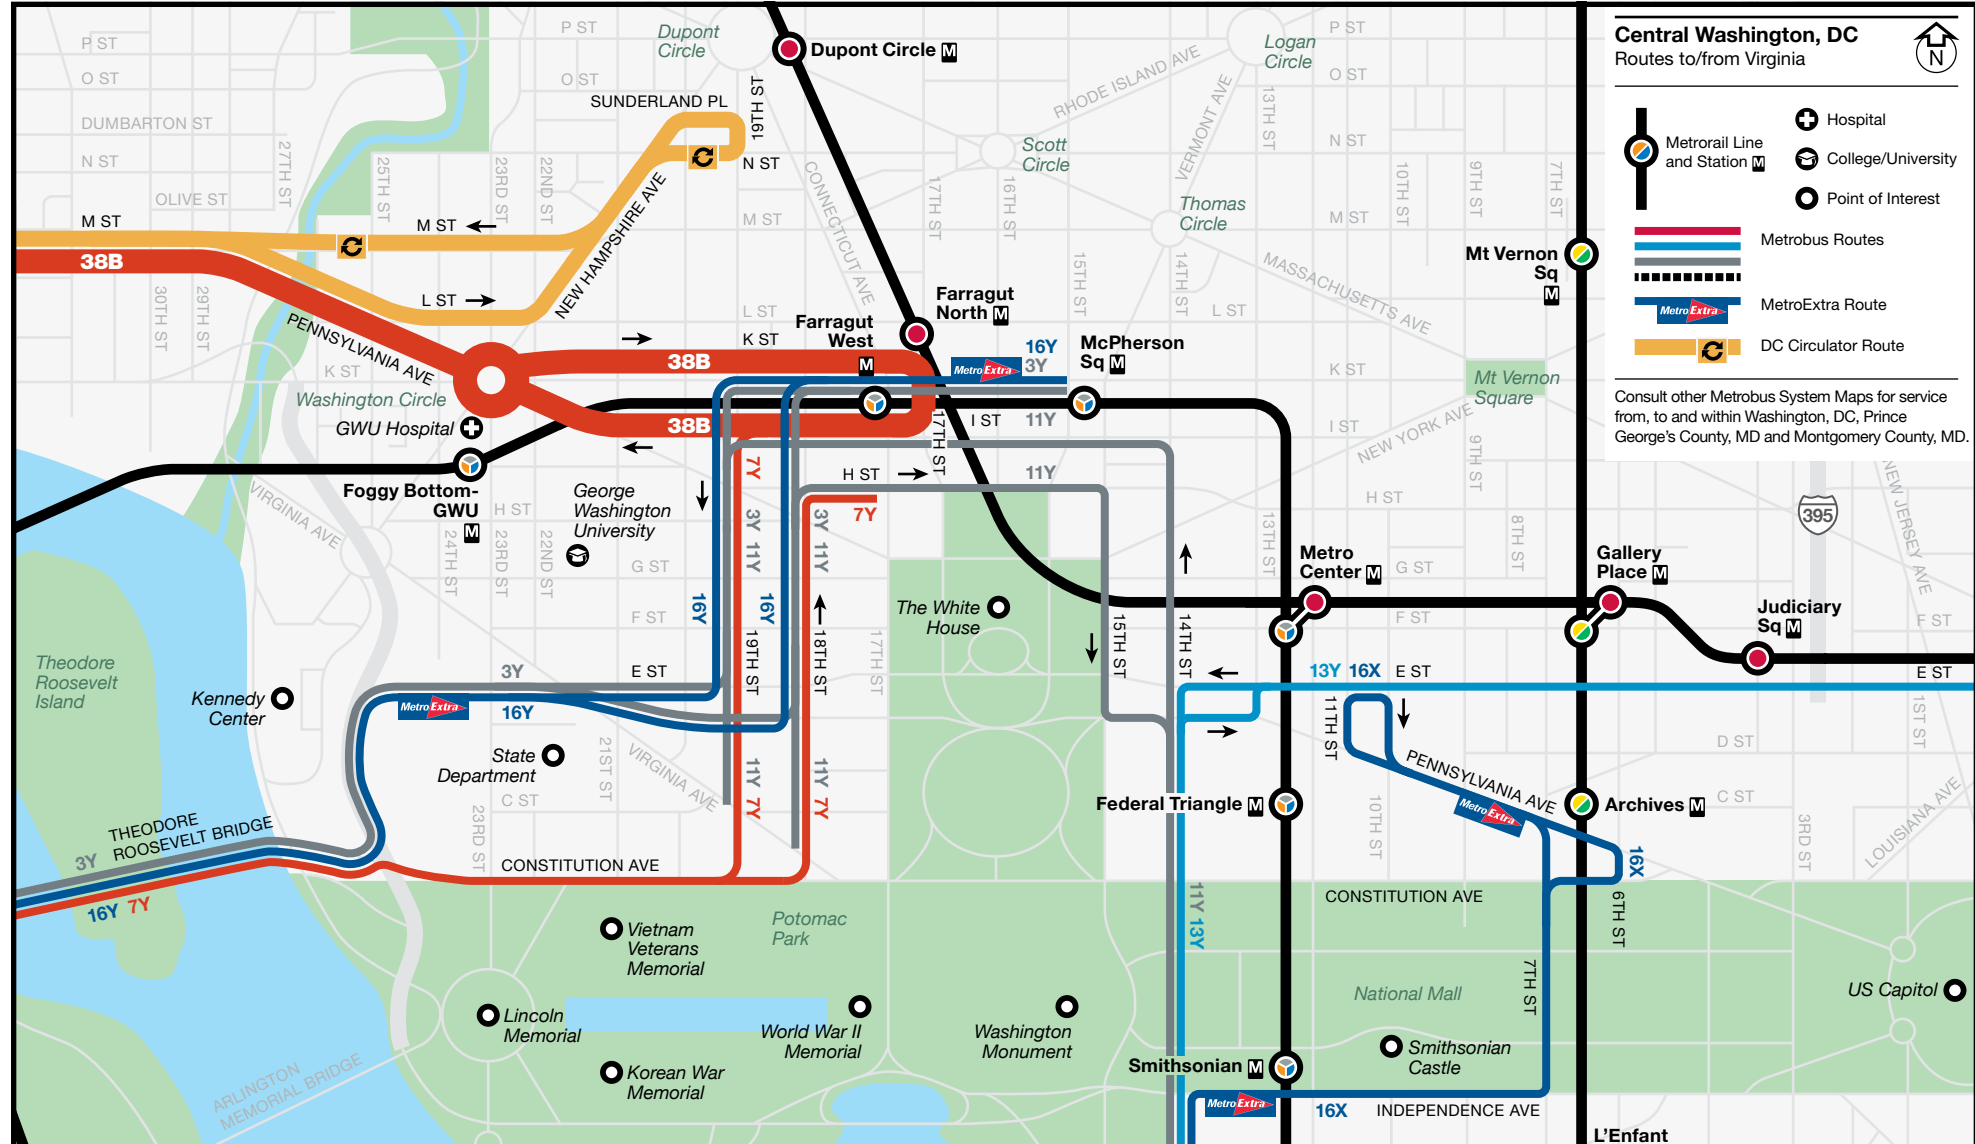

REAL TIME!

Metro offers tools for up-to-the-minute service updates. Visit wmata.com to learn more about busETA, MetroAlerts, and other real-time resources.

wmata.com 202.637.7000

[202.638.3780 TTY](http://202.638.3780)

Metrobus System Map VIRGINIA

Includes Bus and Rail service provided by Metro and local transit systems.

EFFECTIVE SEPTEMBER 2016

wmata.com 202.637.7000

[202.638.3780 TTY](http://202.638.3780)

City of Fairfax CUE Bus fairfaxva.gov | 703.385.7859

DC Circulator dcccirculator.com | 202.567.3040

Washington Metropolitan Area Transit Authority
600 Fifth St NW
Washington, DC 20001

General fare facts

Senior/Disabled fares are good at all times for people with valid Metro ID and/or Medicare card and a photo ID card. If you pay in cash, please have exact change. Metrobus operators do not carry cash.

Up to two children, 4 years and younger, ride free with each paying customer.

Fares are subject to change. Visit wmata.com or call Customer Information at 202-637-7000 TTY (202-638-3780) to verify fares.