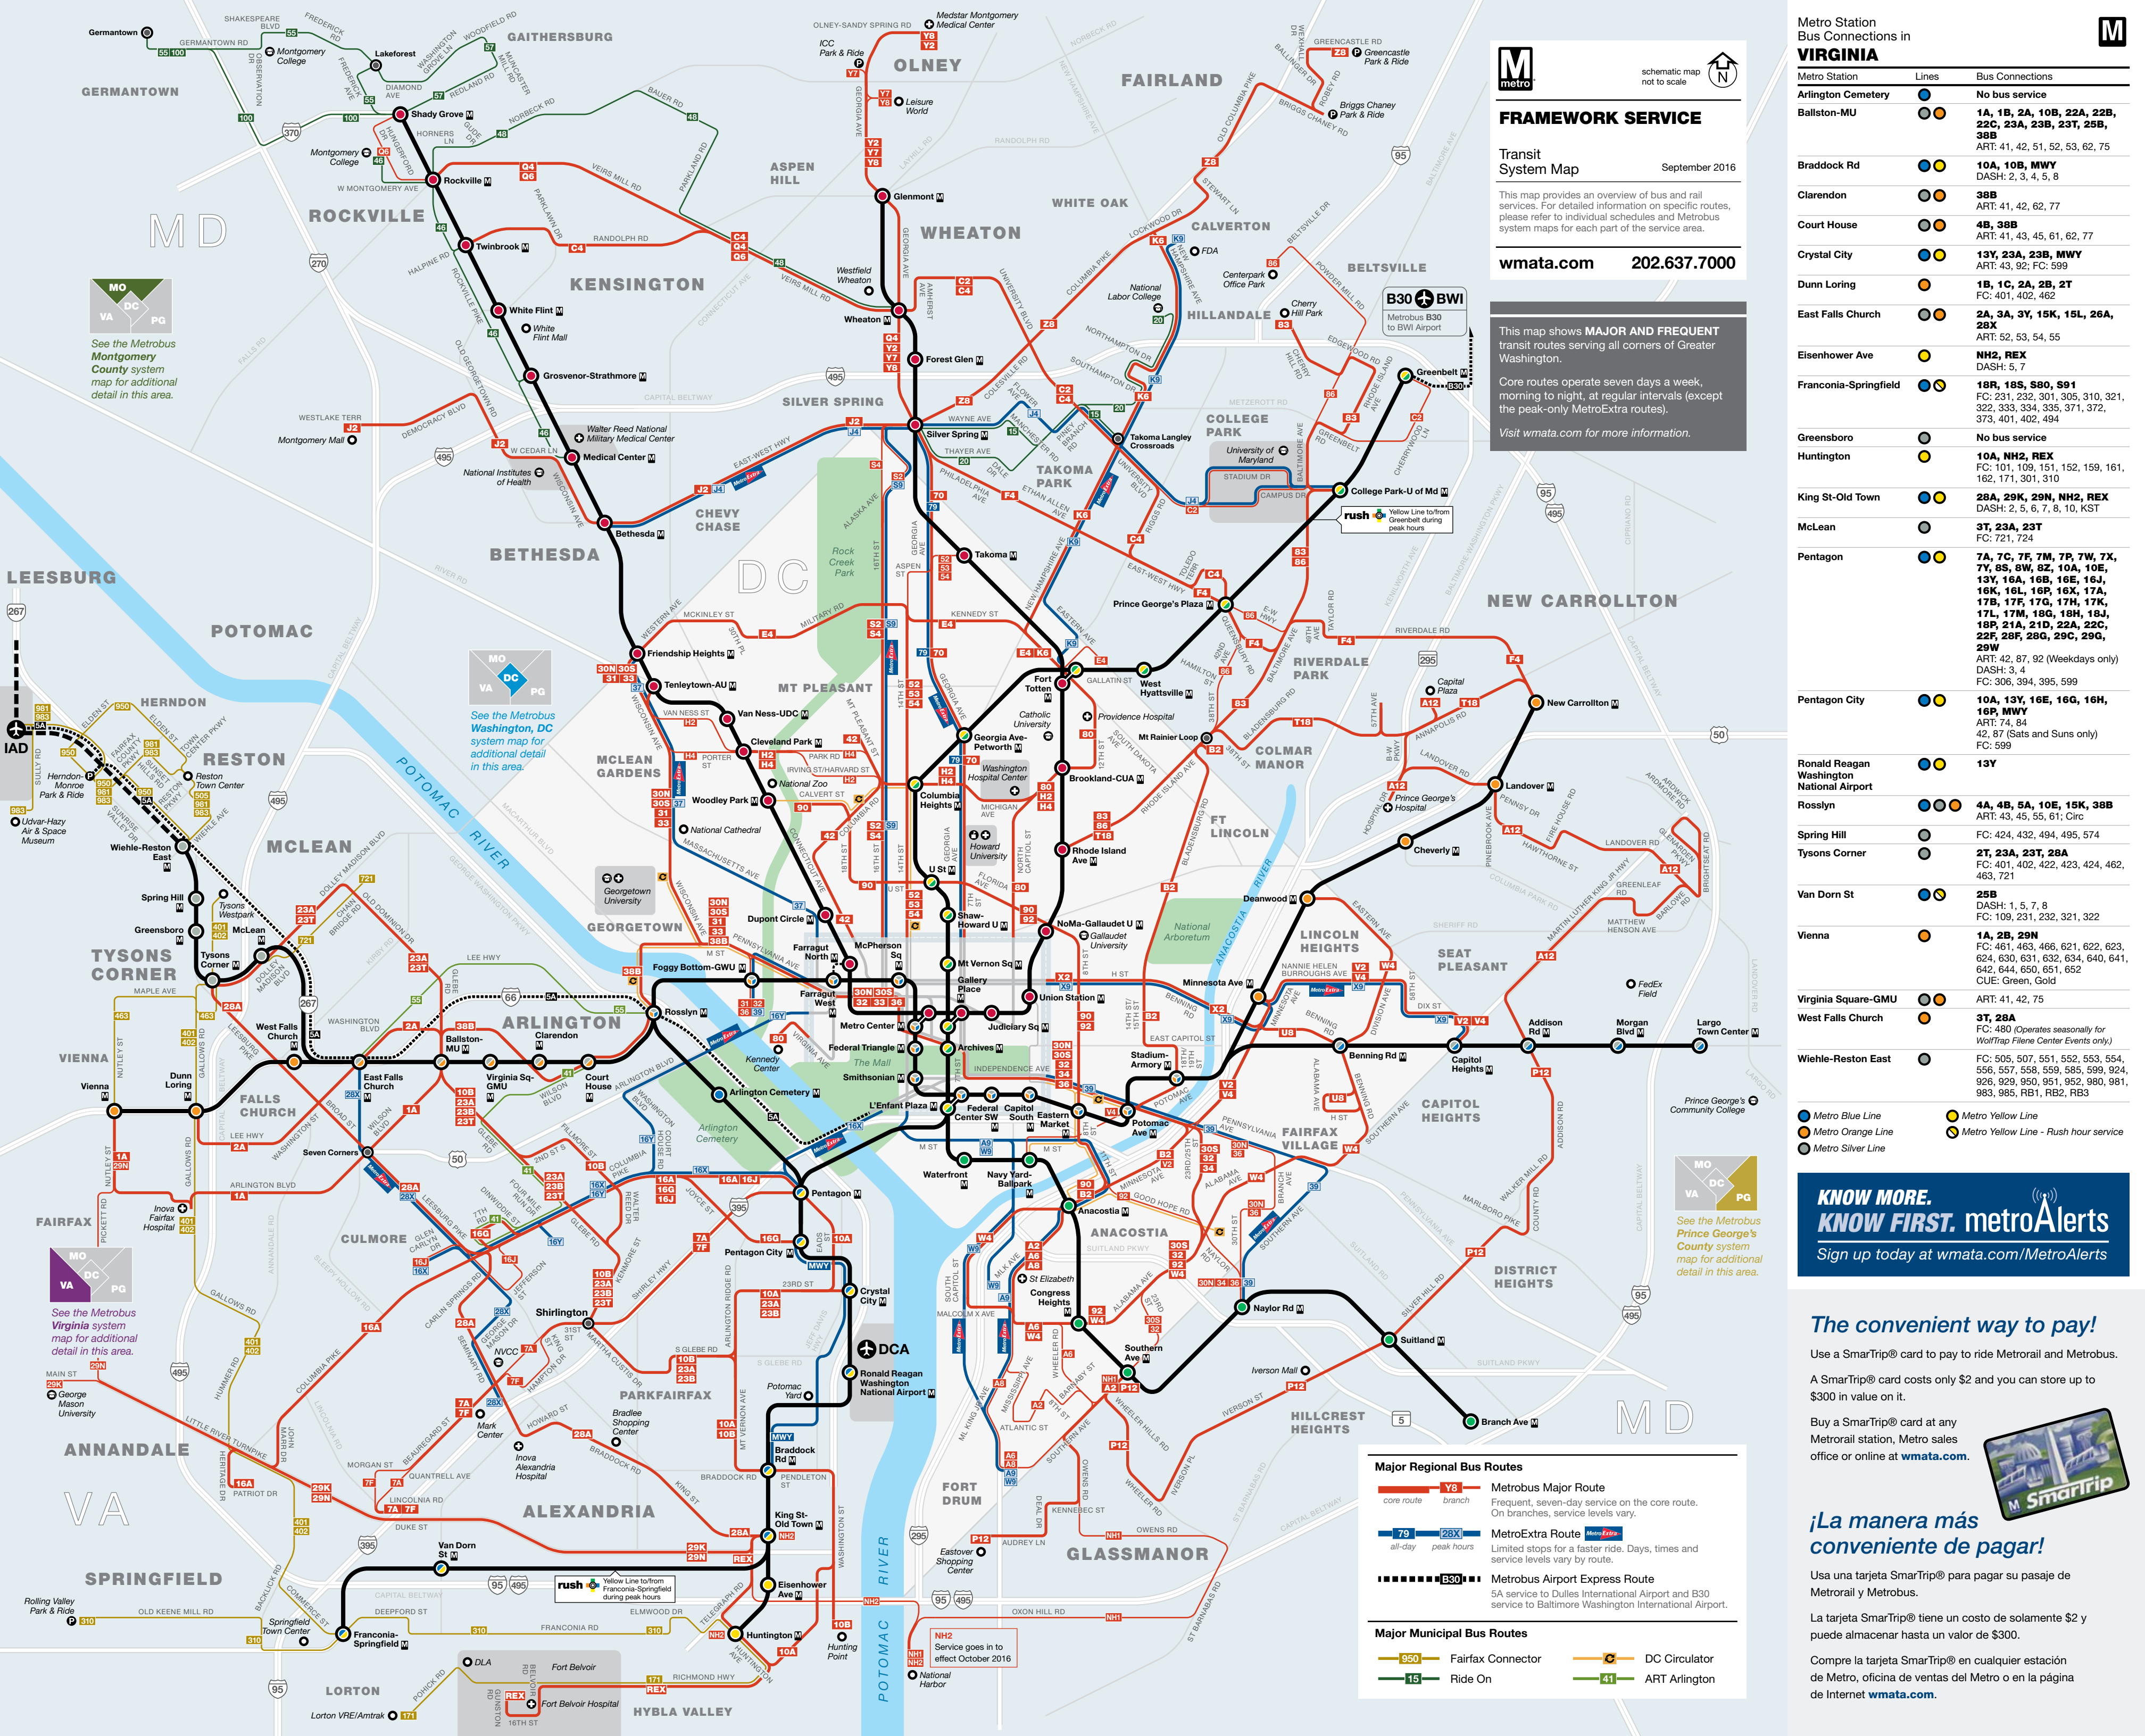

MAP LEGEND

- Rail Lines**
 - Metrorail Station and Line
 - Commuter Railroad and Station
- Map Symbols**
 - Transit Hub
 - Park & Ride Lot
 - Airport
 - Hospital
 - College/University
 - Other Point of Interest
- Metrobus Routes**
 - 16A** Metrobus Major Route: Frequent, seven-day service on the core route. On branches, service levels vary.
 - 880** Metrobus Local Route: Less frequent service, with some evening and weekend service available.
 - 18P** Metrobus Commuter Route: Weekday peak-hour service linking residential areas to Metrorail stations and employment centers.
 - 16V** Metrobus Extra Route: Limited stops for a faster ride. Days, times and service levels vary by route.
 - 63A** Metrobus Airport Express Route: Express service to Dulles International Airport from Rosslyn and L'Entant Plaza.
- Bus Routes Operated by City/County Systems**
 - 92** ART - Arlington Transit
 - 2** DASH - Alexandria Transit Company
 - 630** Fairfax Connector
 - C** DC Circulator
 - CUE** Other Local Services
- Bus Routes**
 - 100** core route
 - 100** branch
 - 100** all-day service
 - 100** limited service
- Major Route**
 - For all service providers, frequent, seven-day service on the core route is denoted by a thick line. On branches, service levels vary.
 - On all route types, a lowlighted badge indicates a route segment with limited or peak-only service hours.

PRTC OmniRide offers commuter service from Dale City, Dumfries and other points in Prince William County.

FRAMEWORK SERVICE

Transit System Map September 2016

This map provides an overview of bus and rail services. For detailed information on specific routes, please refer to individual schedules and Metrobus system maps for each part of the service area.

wmata.com 202.637.7000

This map shows MAJOR AND FREQUENT transit routes serving all corners of Greater Washington.

Core routes operate seven days a week, morning to night, at regular intervals (except the peak-only MetroExtra routes).