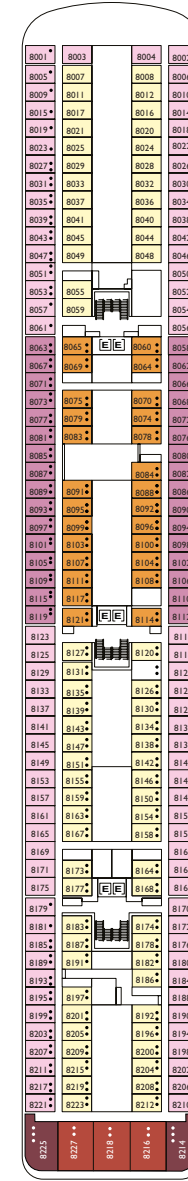

DECK 8
LES CALANQUES