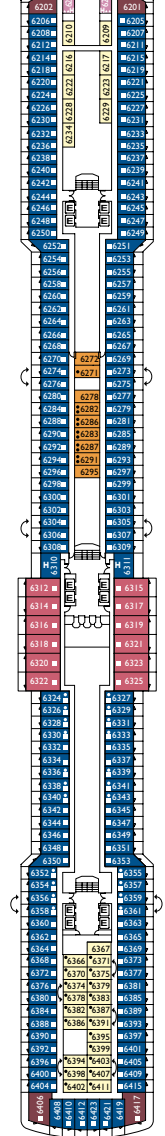

Costa Diadema

Grt: 132.500 t
 Length: 1,004 ft
 Width: 122 ft
 Cruising speed: 20 knots
 Double Occupancy Capacity: 3,963

- single cabins
- H handicapped accessible cabins
- C connecting cabins
- E elevator
- * double sofa bed
- 1 upper berth
- single sofa bed
- ▲ 2 lower beds that cannot be converted into a double
- ▲ cannot be converted into a double

- ✓ cabins with partially obstructed view
- X cabins with obstructed views
- H handicapped accessible cabins
- C connecting cabins
- E elevator
- 1 upper berth
- single sofa bed
- ▲ 2 lower beds that cannot be converted into a double
- ◇ 1 double bed that cannot be converted into two lower beds

Please note: Double bed is available in all cabin categories.

DECK 12
PIETRA DI LUNA

DECK 11
TURCHESE

DECK 10
GIADA

DECK 9
ACQUAMARINA

DECK 8
TOPAZIO

DECK 7
SMERALDO

DECK 6
RUBINO