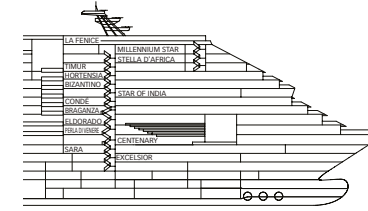

Costa Diadema

Grt: 132.500 t
 Length: 1,004 ft
 Width: 122 ft
 Cruising speed: 20 knots
 Double Occupancy Capacity: 3,963

- single cabins
- H handicapped accessible cabins
- C connecting cabins
- E elevator
- * double sofa bed
- 1 upper berth
- single sofa bed
- ▲ 2 lower beds that cannot be converted into a double
- ▲ cannot be converted into a double