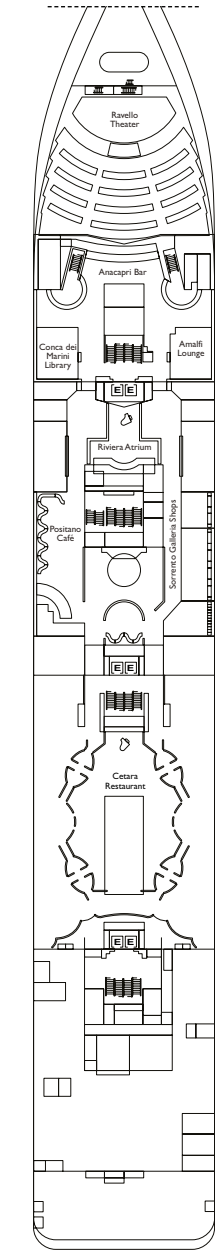

DECK 5
COSTIERA AMALFITANA