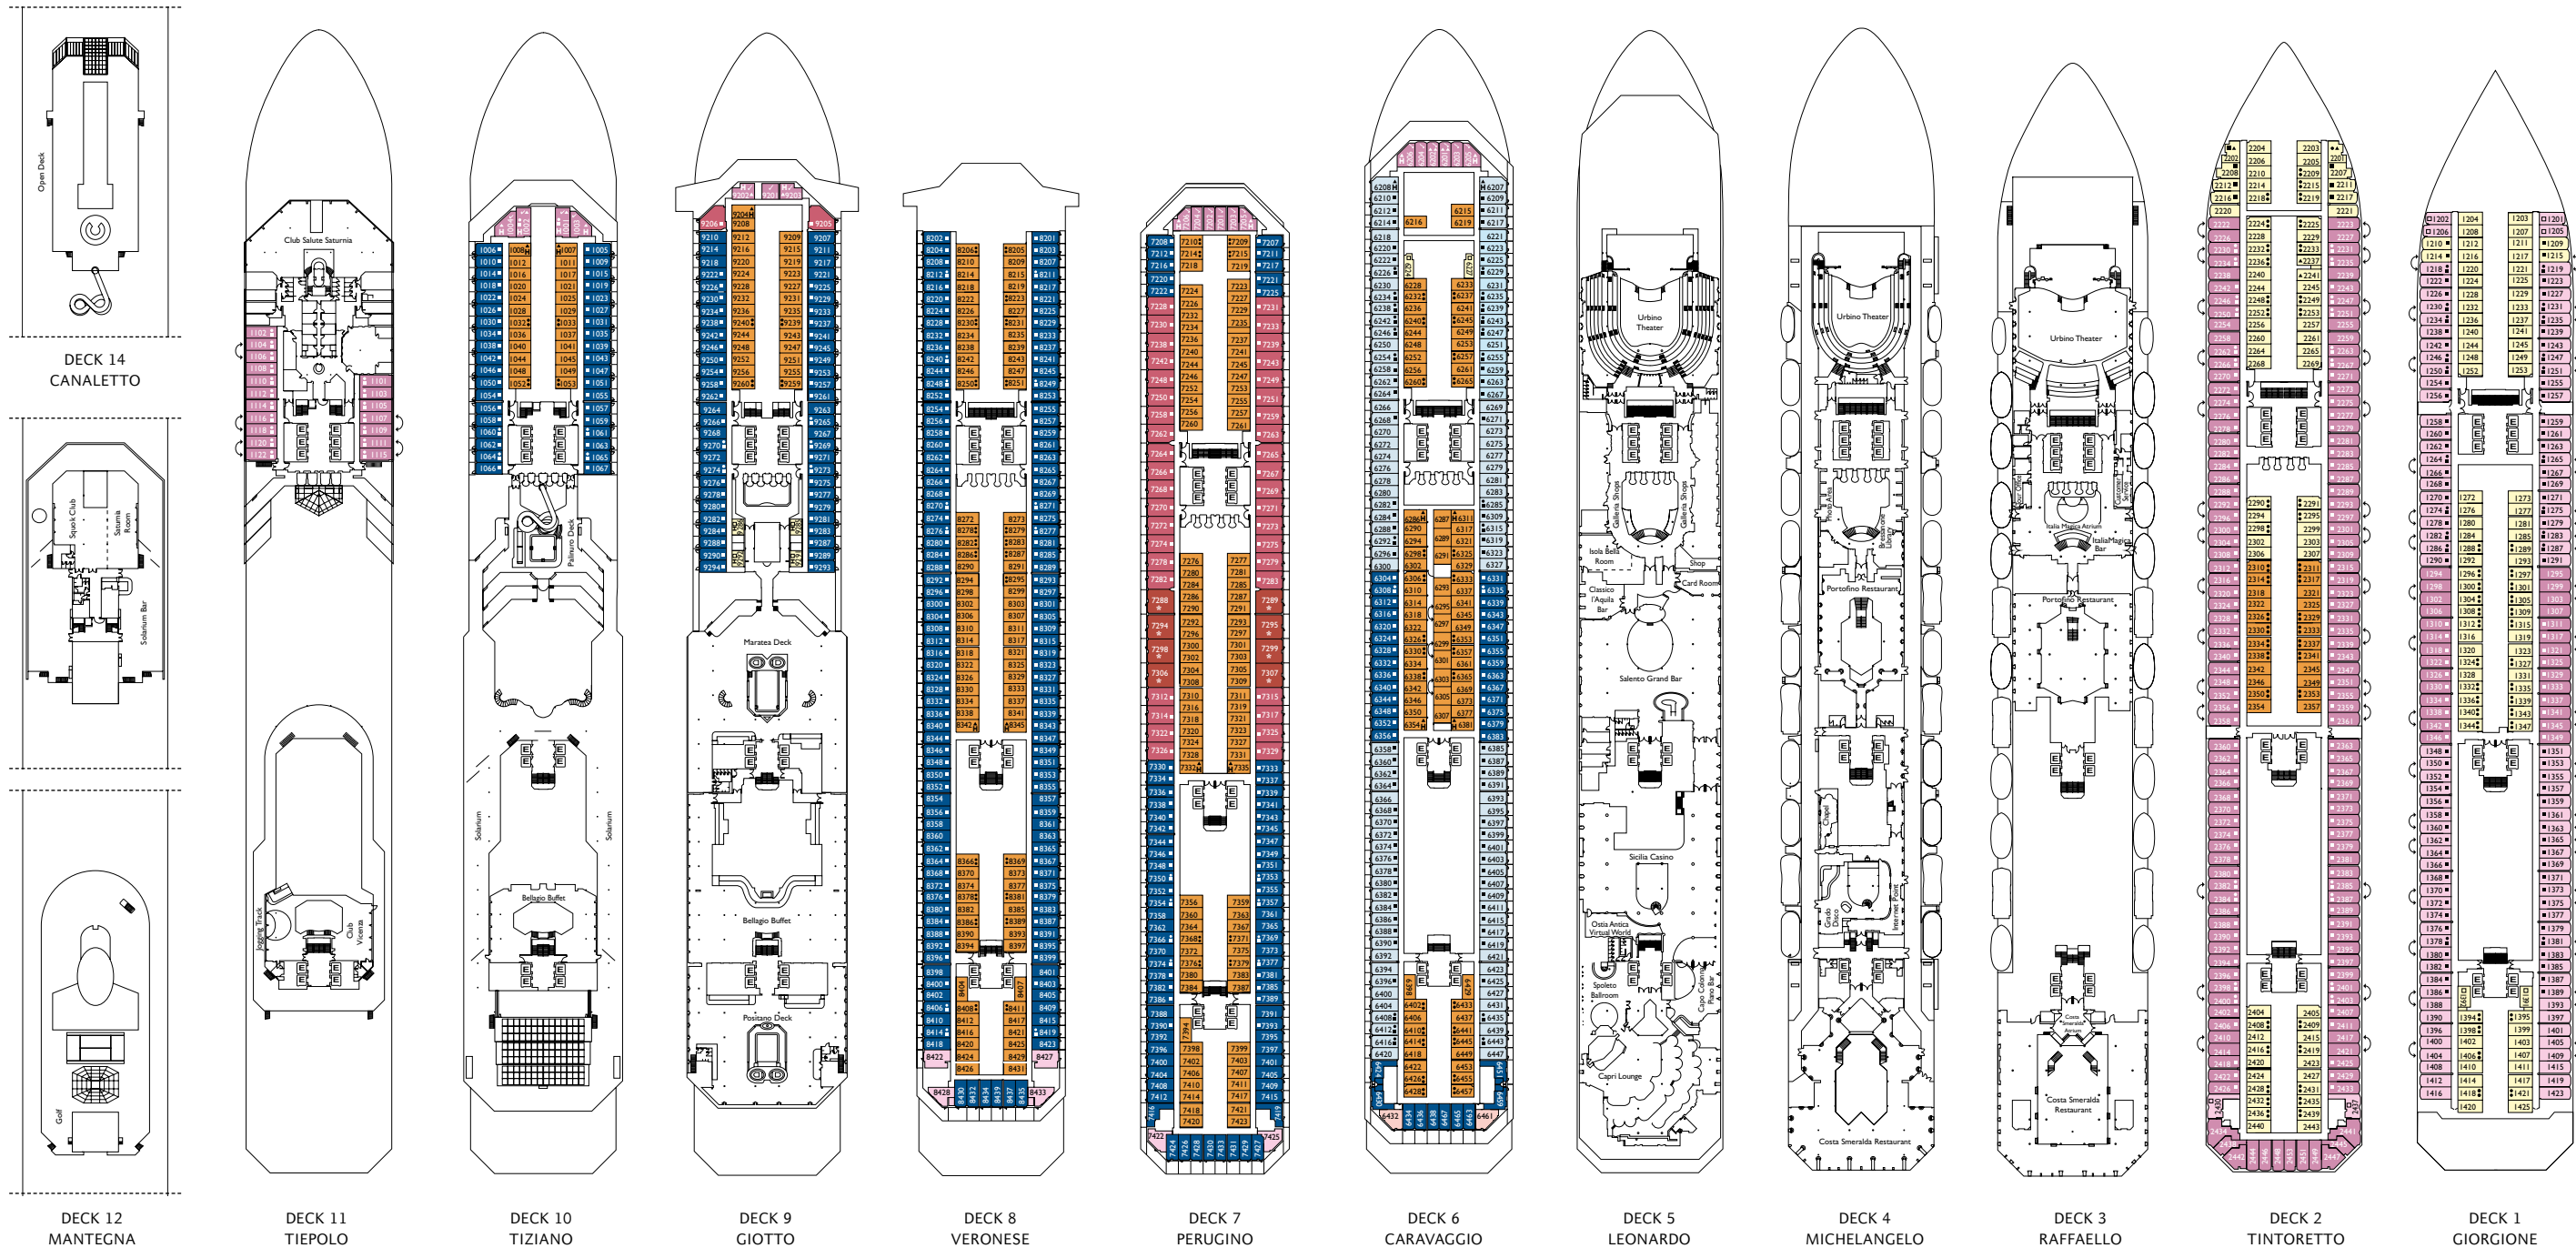

Costa Diadema

Grt: 132.500 t
 Length: 1,004 ft
 Width: 122 ft
 Cruising speed: 20 knots
 Double Occupancy Capacity: 3,963

- single cabins
- H handicapped accessible cabins
- C connecting cabins
- E elevator
- * double sofa bed
- 1 upper berth
- single sofa bed
- ▲ 2 lower beds that cannot be converted into a double
- ▲ cannot be converted into a double

Giorgione, Tintoretto
 Giorgione, Tintoretto,
 Caravaggio, Perugino, Giotto,
 Tiziano, Tiepolo

Balcony Cabins

- Classic
- Premium

Caravaggio
 Caravaggio, Perugino,
 Giotto, Veronese, Tiziano

Suite

- Mini Suite with Balcony
 Caravaggio, Perugino, Veronese
- Suite with Balcony
 Perugino, Giotto
- Grand Suite with Balcony
 Perugino