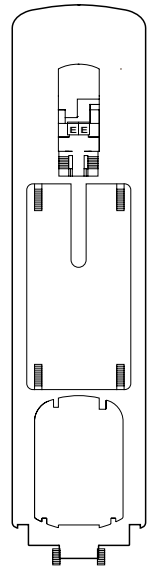

DECK 14
CORTINA