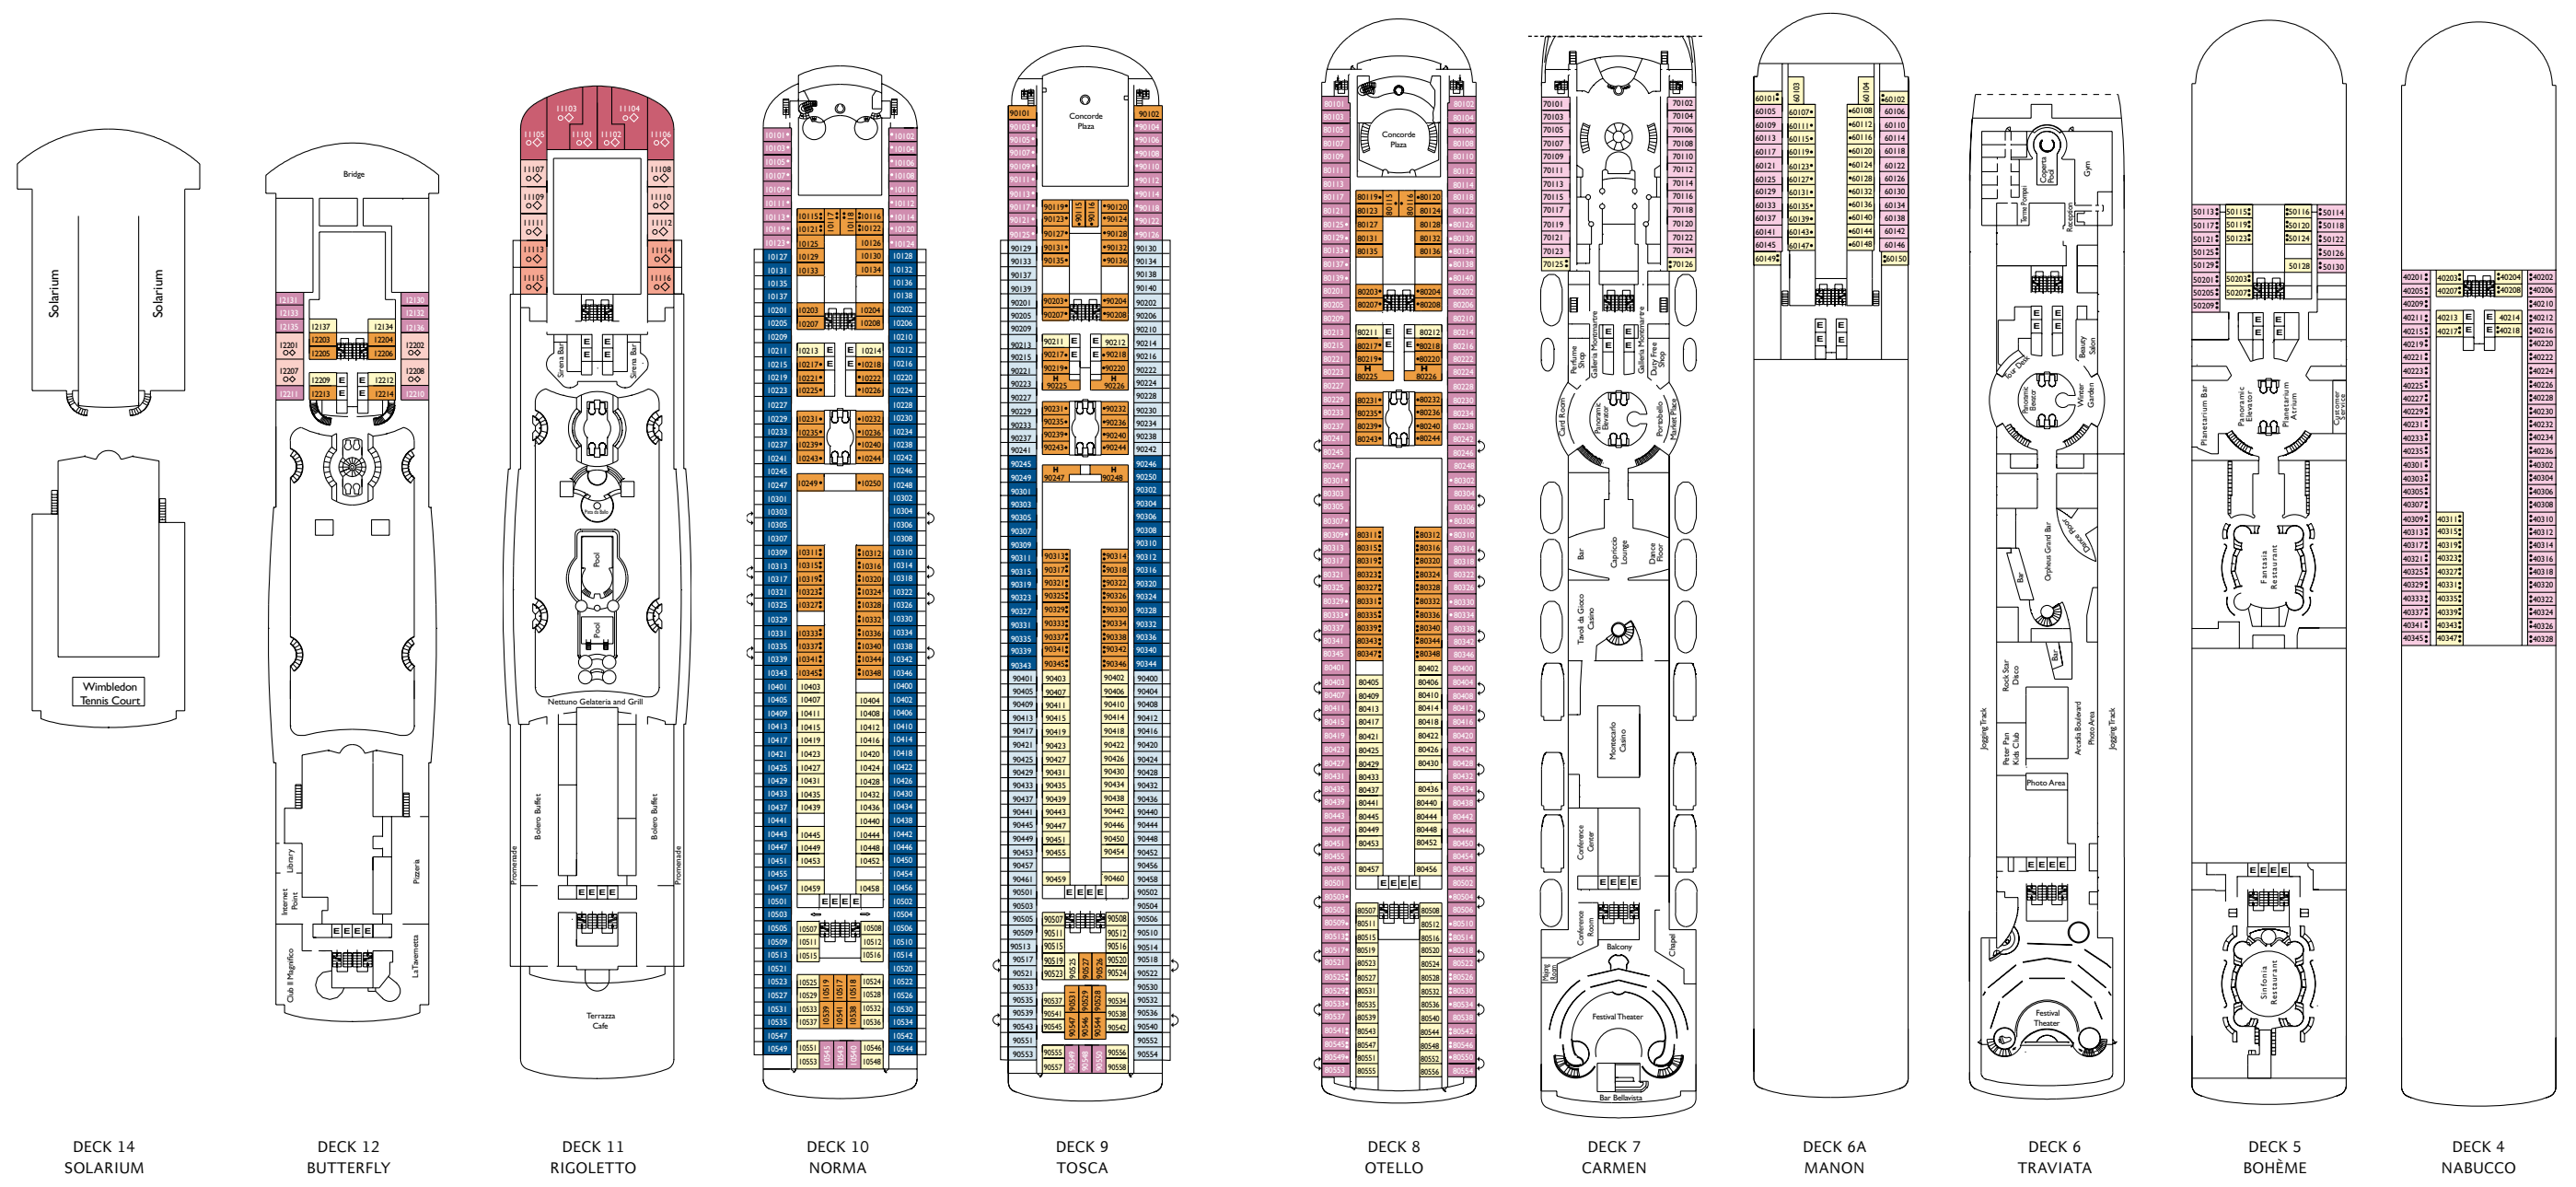

Costa Victoria

Grt: 75.000 t
Length: 830 ft
Width 105 ft
Cruising speed: 22 knots
Double Occupancy Capacity: 1,928

- single cabins
- H handicapped accessible cabins
- C connecting cabins
- E elevator
- 1 double bed that cannot be converted into two lower beds
- 1 upper berth
- 1 upper berth and 1 lower bed

Please note: Double bed is available in all cabin categories.

1. **Inside Cabins**
2. Classic Nabucco, Bohème, Manon, Carmen, Otello, Tosca, Norma, Butterfly
   - Premium Otello, Tosca, Norma, Butterfly
3. **Oceanview Cabins**
4. Classic Manon, Carmen, Nabucco, Bohème
   - Premium Otello, Tosca, Norma, Butterfly

1. **Balcony Cabins**
2. Classic Tosca
   - Premium Tosca, Norma

1. **Suites**
2. Mini Suite with Ocean View Rigoletto, Butterfly
   - Mini Suite with Balcony Rigoletto
   - Suite with Ocean View Rigoletto