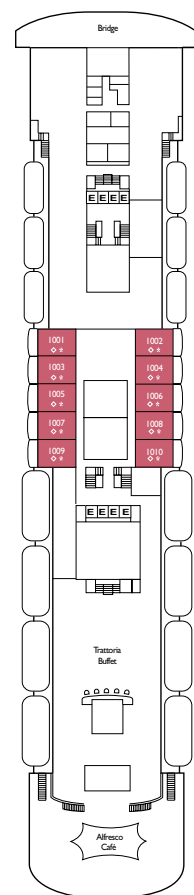

DECK 10
PORTOFINO

DECK 11
CAPRI