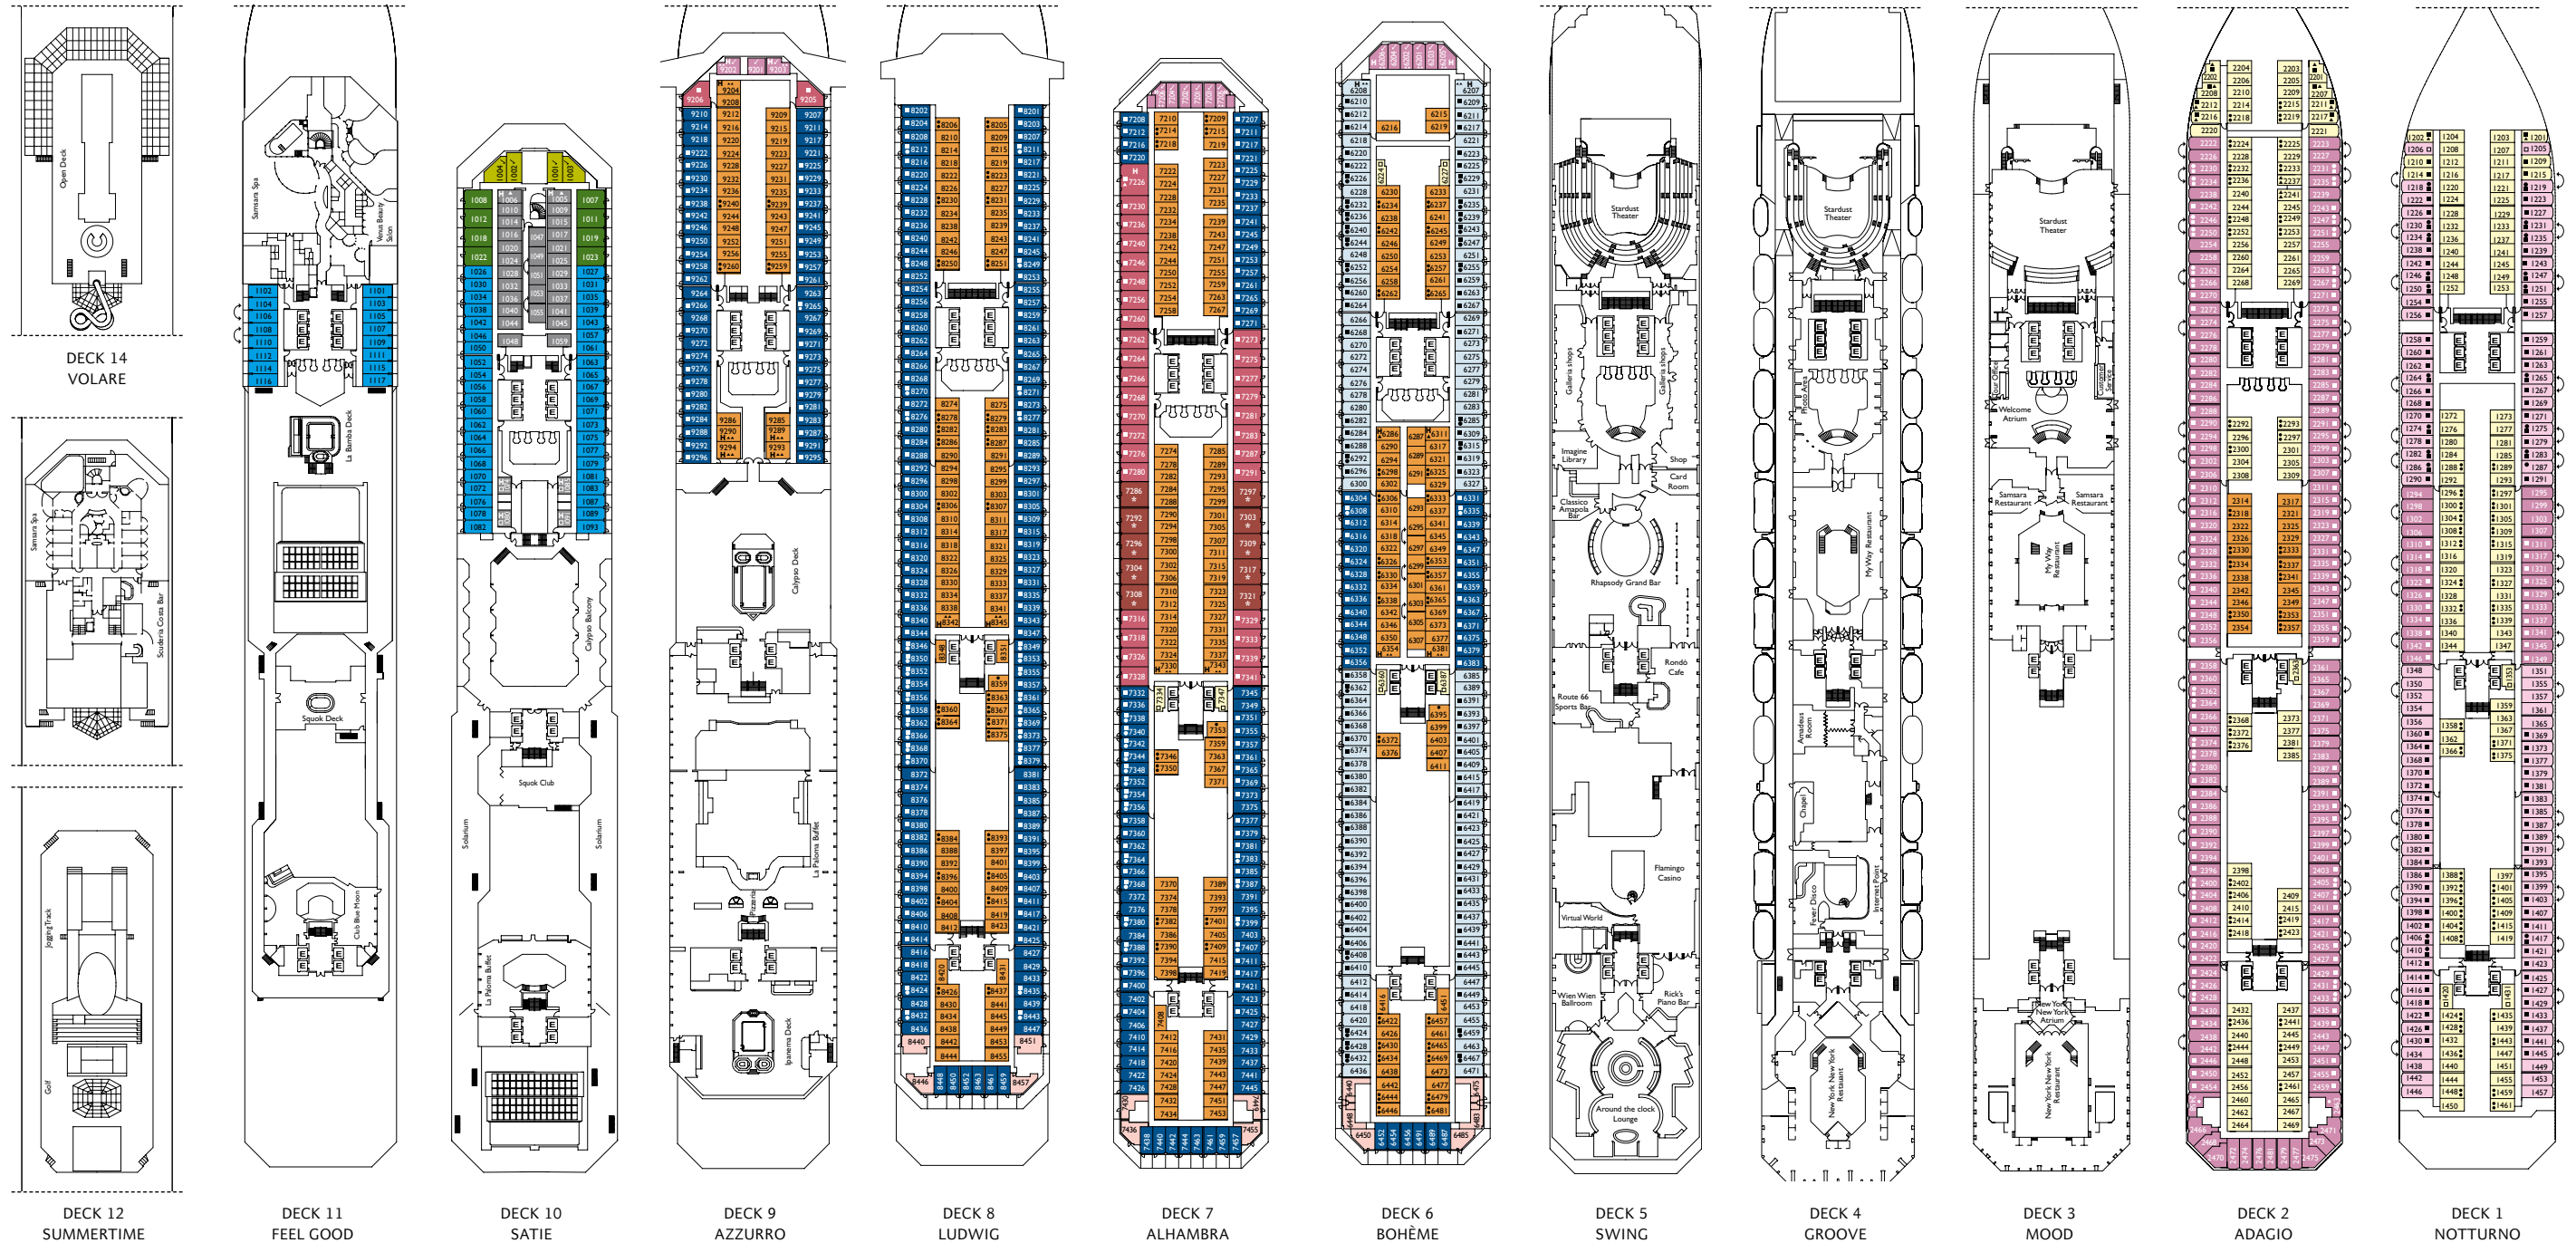

Costa Pacifica

Grt: 114.500 t
Length: 951 ft
Width: 116 ft
Cruising speed: 21.5 knots
Double Occupancy Capacity: 2,930

- ✓ cabins with obstructed view
- single cabins
- H handicapped accessible cabins
- C connecting cabins
- E elevator
- double sofa bed
- 1 upper berth
- single sofa bed
- ▲ 2 lower beds that cannot be converted into a double
- ▲ cannot be converted into a double

Please note: Double bed is available in all cabin categories.

Inside Cabins

- Classic: Notturmo, Adagio, Bohème, Alhambra
- Premium: Adagio, Bohème, Alhambra, Ludwig, Azzurro
- Samsara: Satie

Oceanview Cabins

- Classic: Notturmo, Adagio
- Premium: Notturmo, Adagio, Bohème, Alhambra, Azzurro

Balcony Cabins

- Classic: Bohème
- Premium: Bohème, Alhambra, Ludwig, Azzurro
- Samsara: Satie, Feel Good

Suites

- Mini Suite with Balcony: Bohème, Alhambra, Ludwig
- Suite with Balcony: Alhambra, Azzurro

- Grand Suite with Balcony: Alhambra
- Samsara Mini Suite with Balcony: Satie
- Samsara Suite with Balcony: Satie