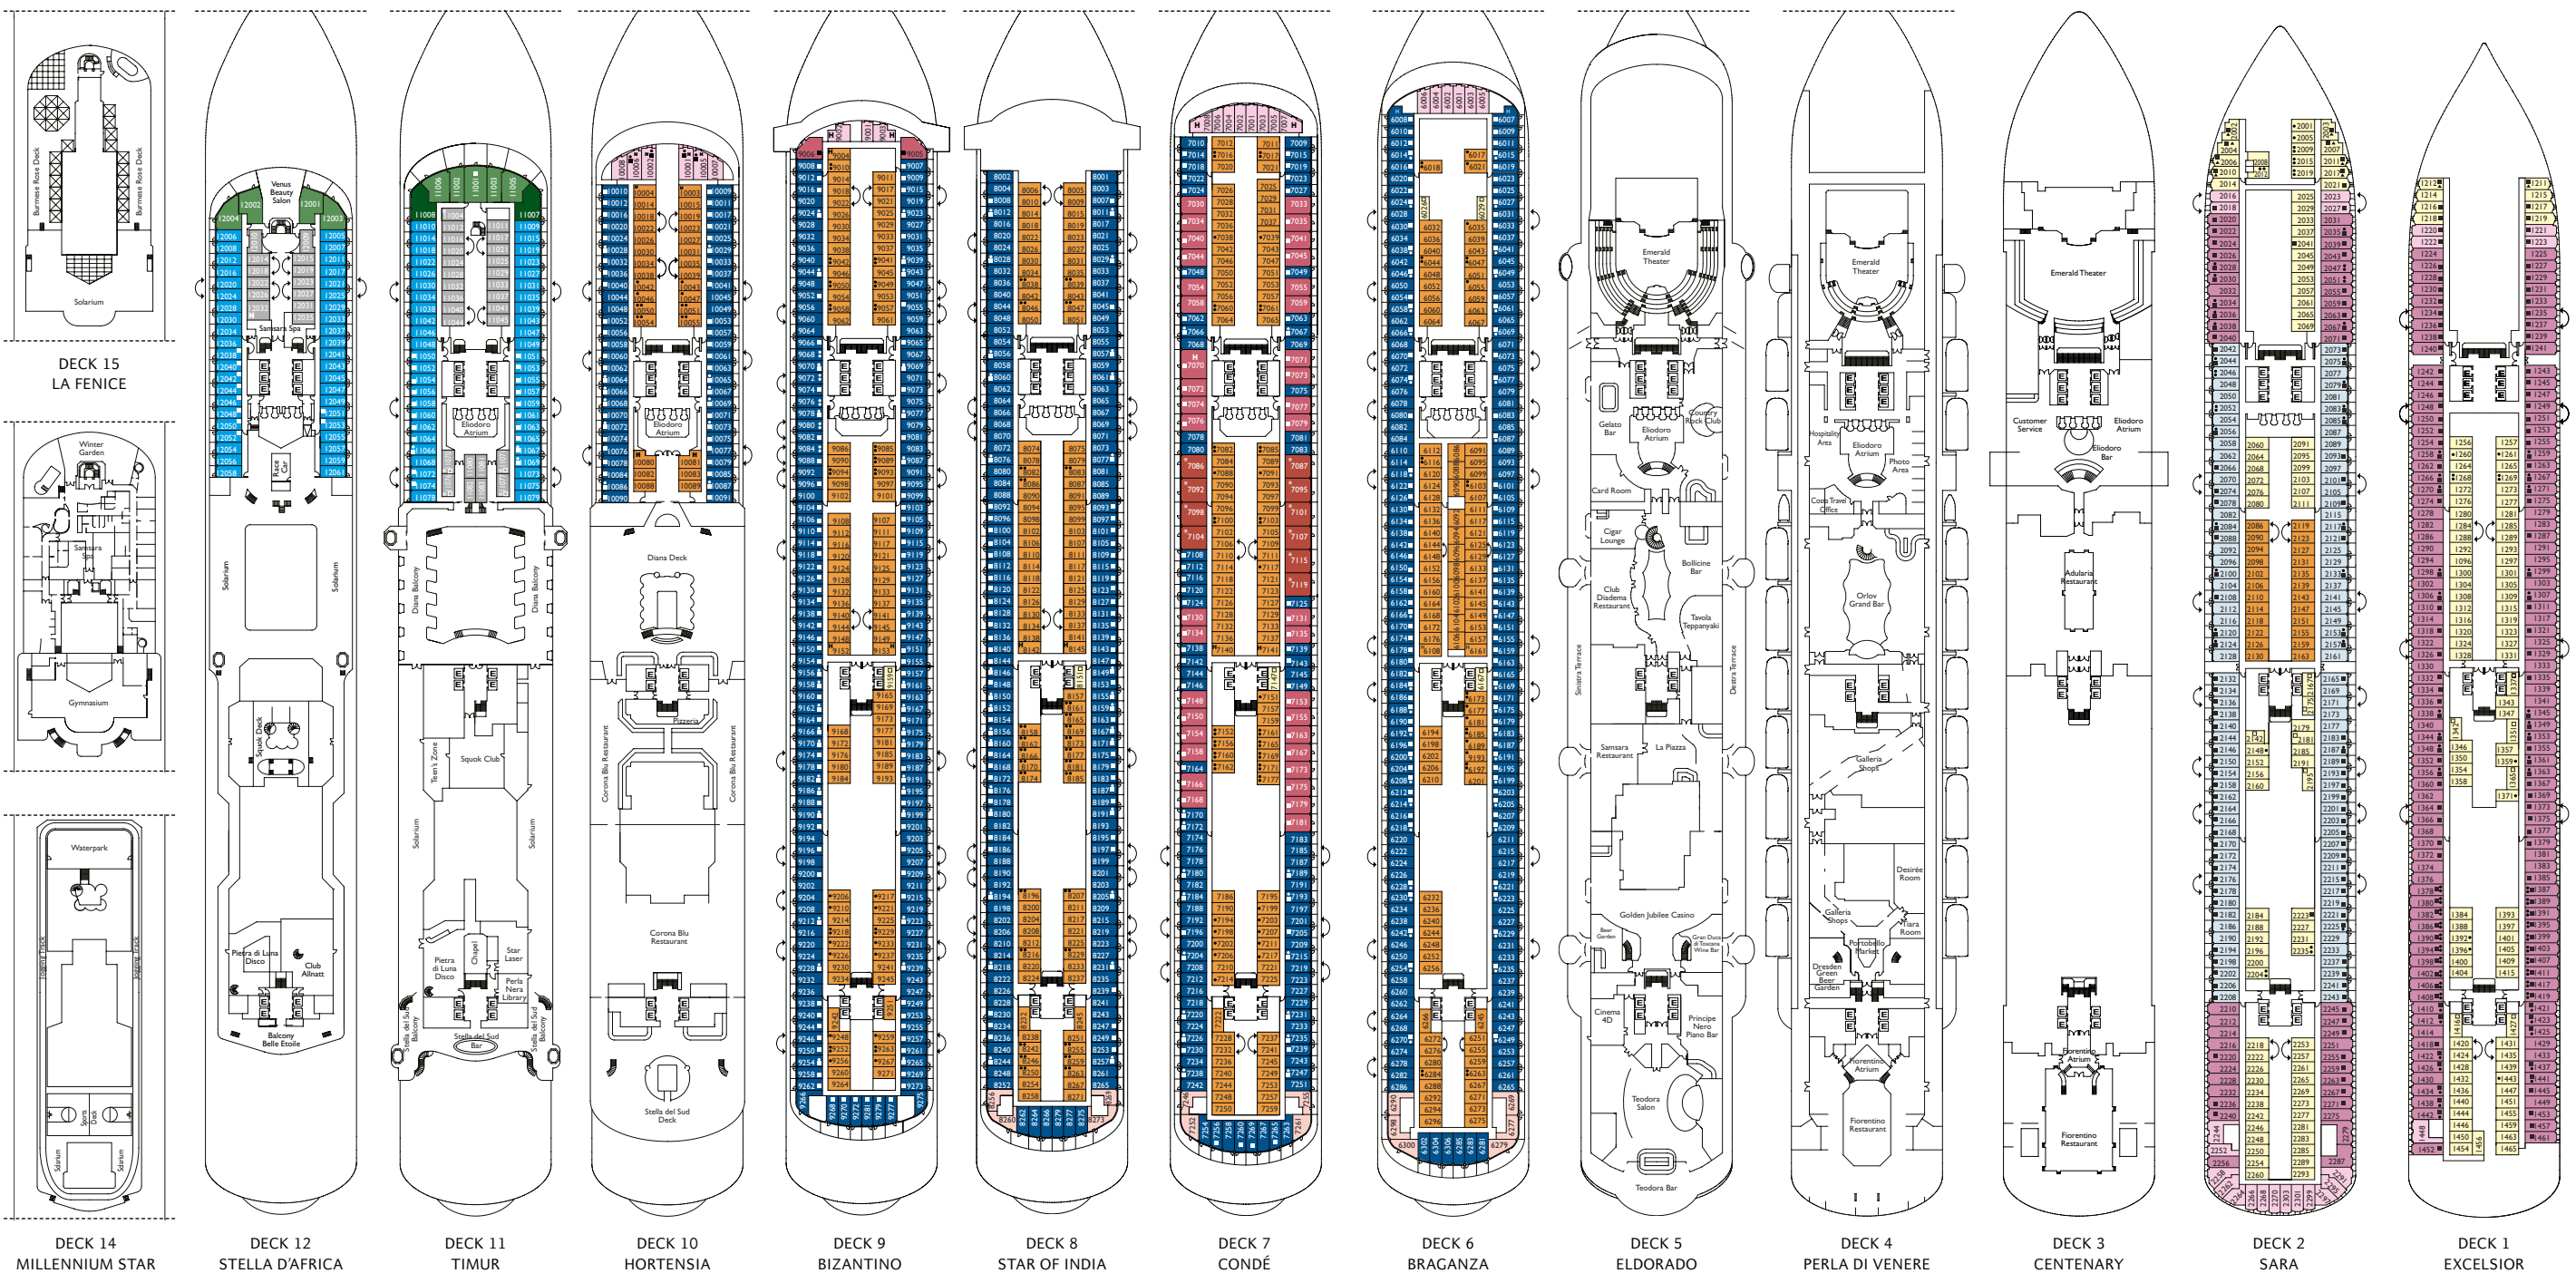

Costa Diadema

Grt: 132.500 t
 Length: 1,004 ft
 Width: 122 ft
 Cruising speed: 20 knots
 Double Occupancy Capacity: 3,963

- single cabins
- H handicapped accessible cabins
- C connecting cabins
- E elevator
- * double sofa bed
- 1 upper berth
- single sofa bed
- ▲ 2 lower beds that cannot be converted into a double
- ▲ cannot be converted into a double

Please note: Double bed is available in all cabin grades.

- Inside Cabins**
- Classic: Excelsior, Sara, Braganza, Condé, Star of India, Bizantino
 - Premium: Sara, Braganza, Condé, Star of India, Bizantino, Hortensia
 - Samsara: Timur, Stella d'Africa
- Oceanview Cabins**
- Classic: Excelsior, Sara, Braganza, Condé, Bizantino, Hortensia
 - Premium: Excelsior, Sara
- Balcony Cabins**
- Classic*: Sara, Braganza, Condé
 - Premium: Sara, Braganza, Condé
 - Samsara: Timur, Stella d'Africa
- *Cabins with loggia balcony (balcony door can be closed by the crew in case of bad weather)

¹ Panoramic Oceanview.

Costa Fascinosa

Grt: 114.500 t
 Length: 951 ft
 Width: 116 ft
 Cruising speed: 21.5 knots
 Double Occupancy Capacity: 1,481

- ✓ cabins with partially obstructed view
- single cabins
- H handicapped accessible cabins
- ⌋ connecting cabins
- E elevator
- double sofa bed
- 1 upper berth
- single sofa bed
- ▲ 2 lower beds that cannot be converted into a double
- ▲ cannot be converted into a double

Costa Favolosa

Grt: 114.500 t
 Length: 951 ft
 Width: 116 ft
 Cruising speed: 21.5 knots
 Double Occupancy Capacity: 2,968

- ✓ cabins with partially obstructed view
- single cabins
- H handicapped accessible cabins
- C connecting cabins
- E elevator
- * double sofa bed
- 1 upper berth
- 2 lower beds that cannot be converted into a double
- ▲ cannot be converted into a double