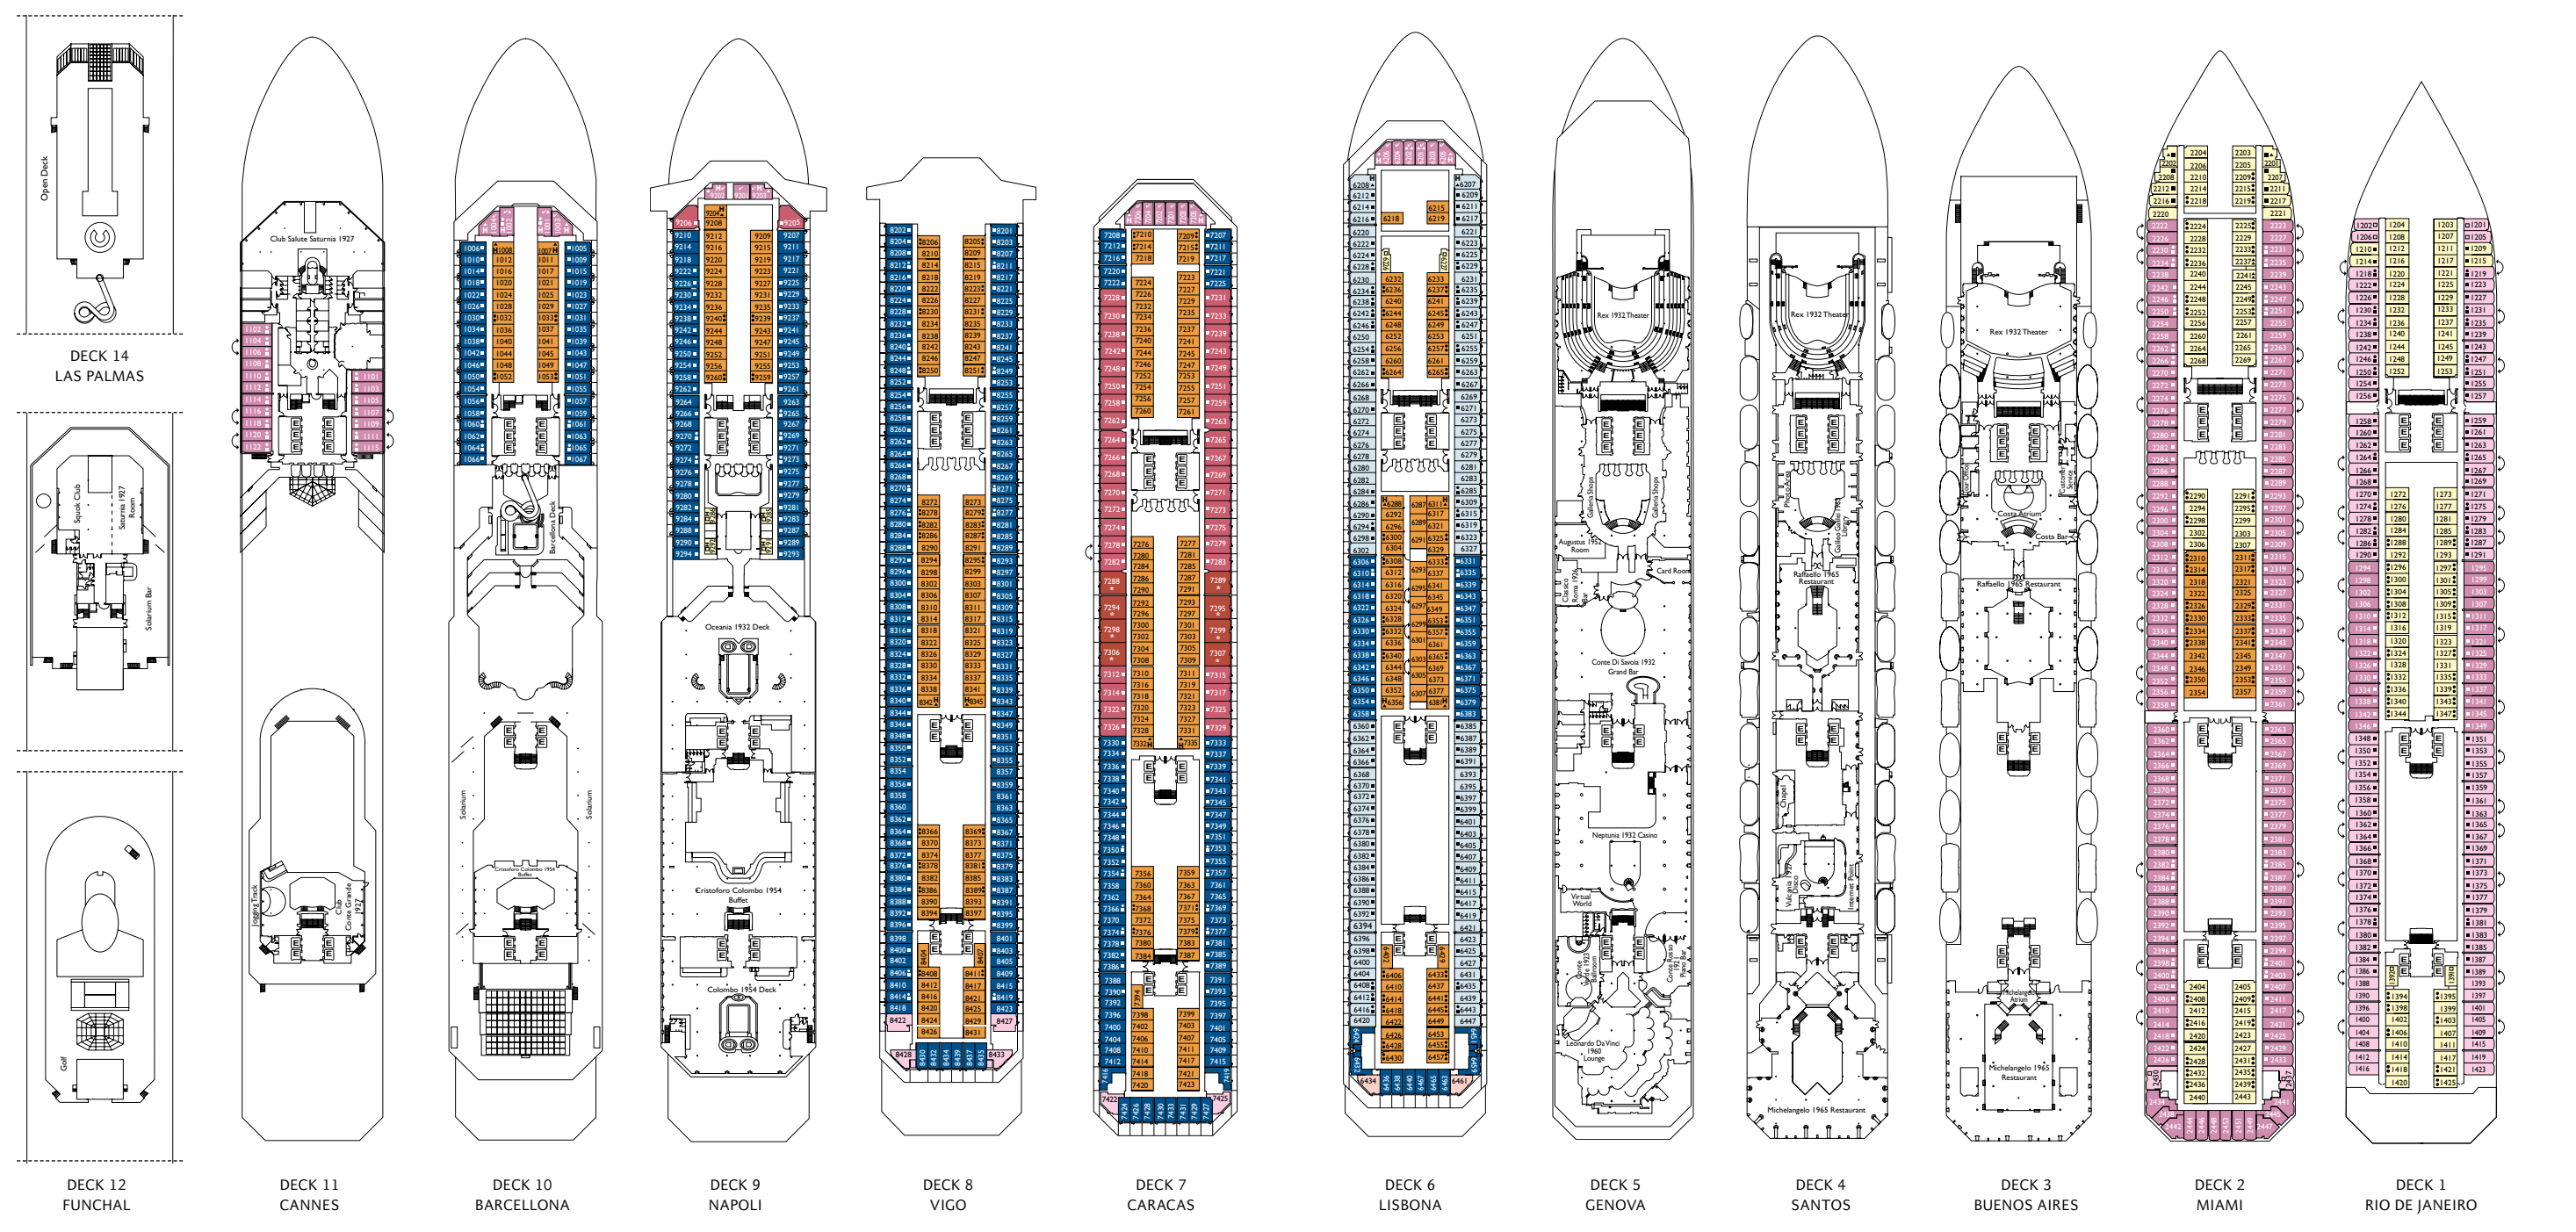

Costa Fortuna

Grt: 103.000 t
Length: 892 ft
Width: 118 ft
Cruising speed: 20 knots
Double Occupancy Capacity: 2,702

1. ✓ cabins with partially obstructed view
   - single cabins
   - H handicapped accessible cabins
   - └ connecting cabins
   - E elevator
   - double sofa bed
   - 1 upper berth
   - single sofa bed
   - ▲ 2 lower beds that cannot be converted into a double
   - ▲ cannot be converted into a double
2. *Please note: Double bed is available in all cabin categories.*

1. **Inside Cabins**
2. Classic
   - Premium
3. Rio de Janeiro, Miami
   Miami, Lisbona, Caracas,
   Vigo, Napoli, Barcellona

1. **Oceanview Cabins**
2. Classic
   - Premium
3. Rio de Janeiro, Miami
   Rio de Janeiro, Miami, Lisbona,
   Caracas, Napoli, Barcellona,
   Cannes

1. **Balcony Cabins**
2. Classic
   - Premium
3. Lisbona
   Lisbona, Caracas, Napoli,
   Vigo, Barcellona

1. **Suites**
2. Mini Suite with Balcony
   - Suite with Balcony
   - Grand Suite with Balcony
3. Lisbona, Caracas, Vigo
   Caracas, Napoli
   Caracas

DECK 14 LAS PALMAS | DECK 12 FUNCHAL | DECK 11 CANNAS | DECK 10 BARCELLONA | DECK 9 NAPOLI | DECK 8 VIGO | DECK 7 CARACAS | DECK 6 LISBONA | DECK 5 GENOVA | DECK 4 SANTOS | DECK 3 BUENOS AIRES | DECK 2 MIAMI | DECK 1 RIO DE JANEIRO