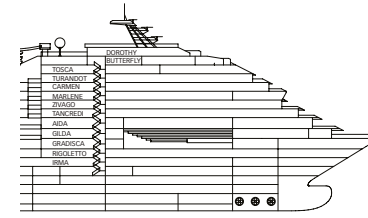

Costa Fascinosa