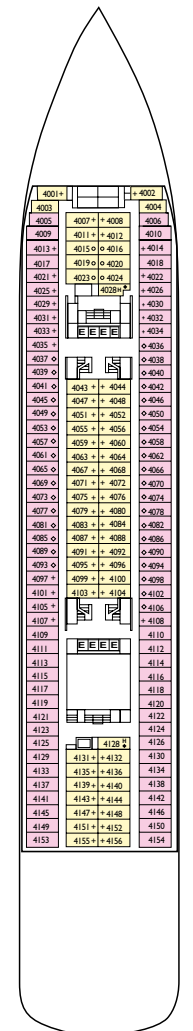

DECK 4
VENEZIA