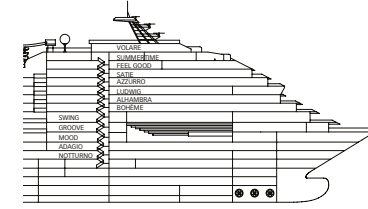

DECK 5
AVORIO

DECK 4
AGATA

DECK 3
AMBRA

DECK 2
ZAFFIRO

DECK 1
CORALLO

Costa Pacifica

Grt: 114.500 t
 Length: 951 ft
 Width: 116 ft
 Cruising speed: 21.5 knots
 Double Occupancy Capacity: 2,930

- ✓ cabins with obstructed view
- single cabins
- H handicapped accessible cabins
- C connecting cabins
- E elevator
- * double sofa bed
- 1 upper berth
- single sofa bed
- ▲ 2 lower beds that cannot be converted into a double
- ▲ cannot be converted into a double