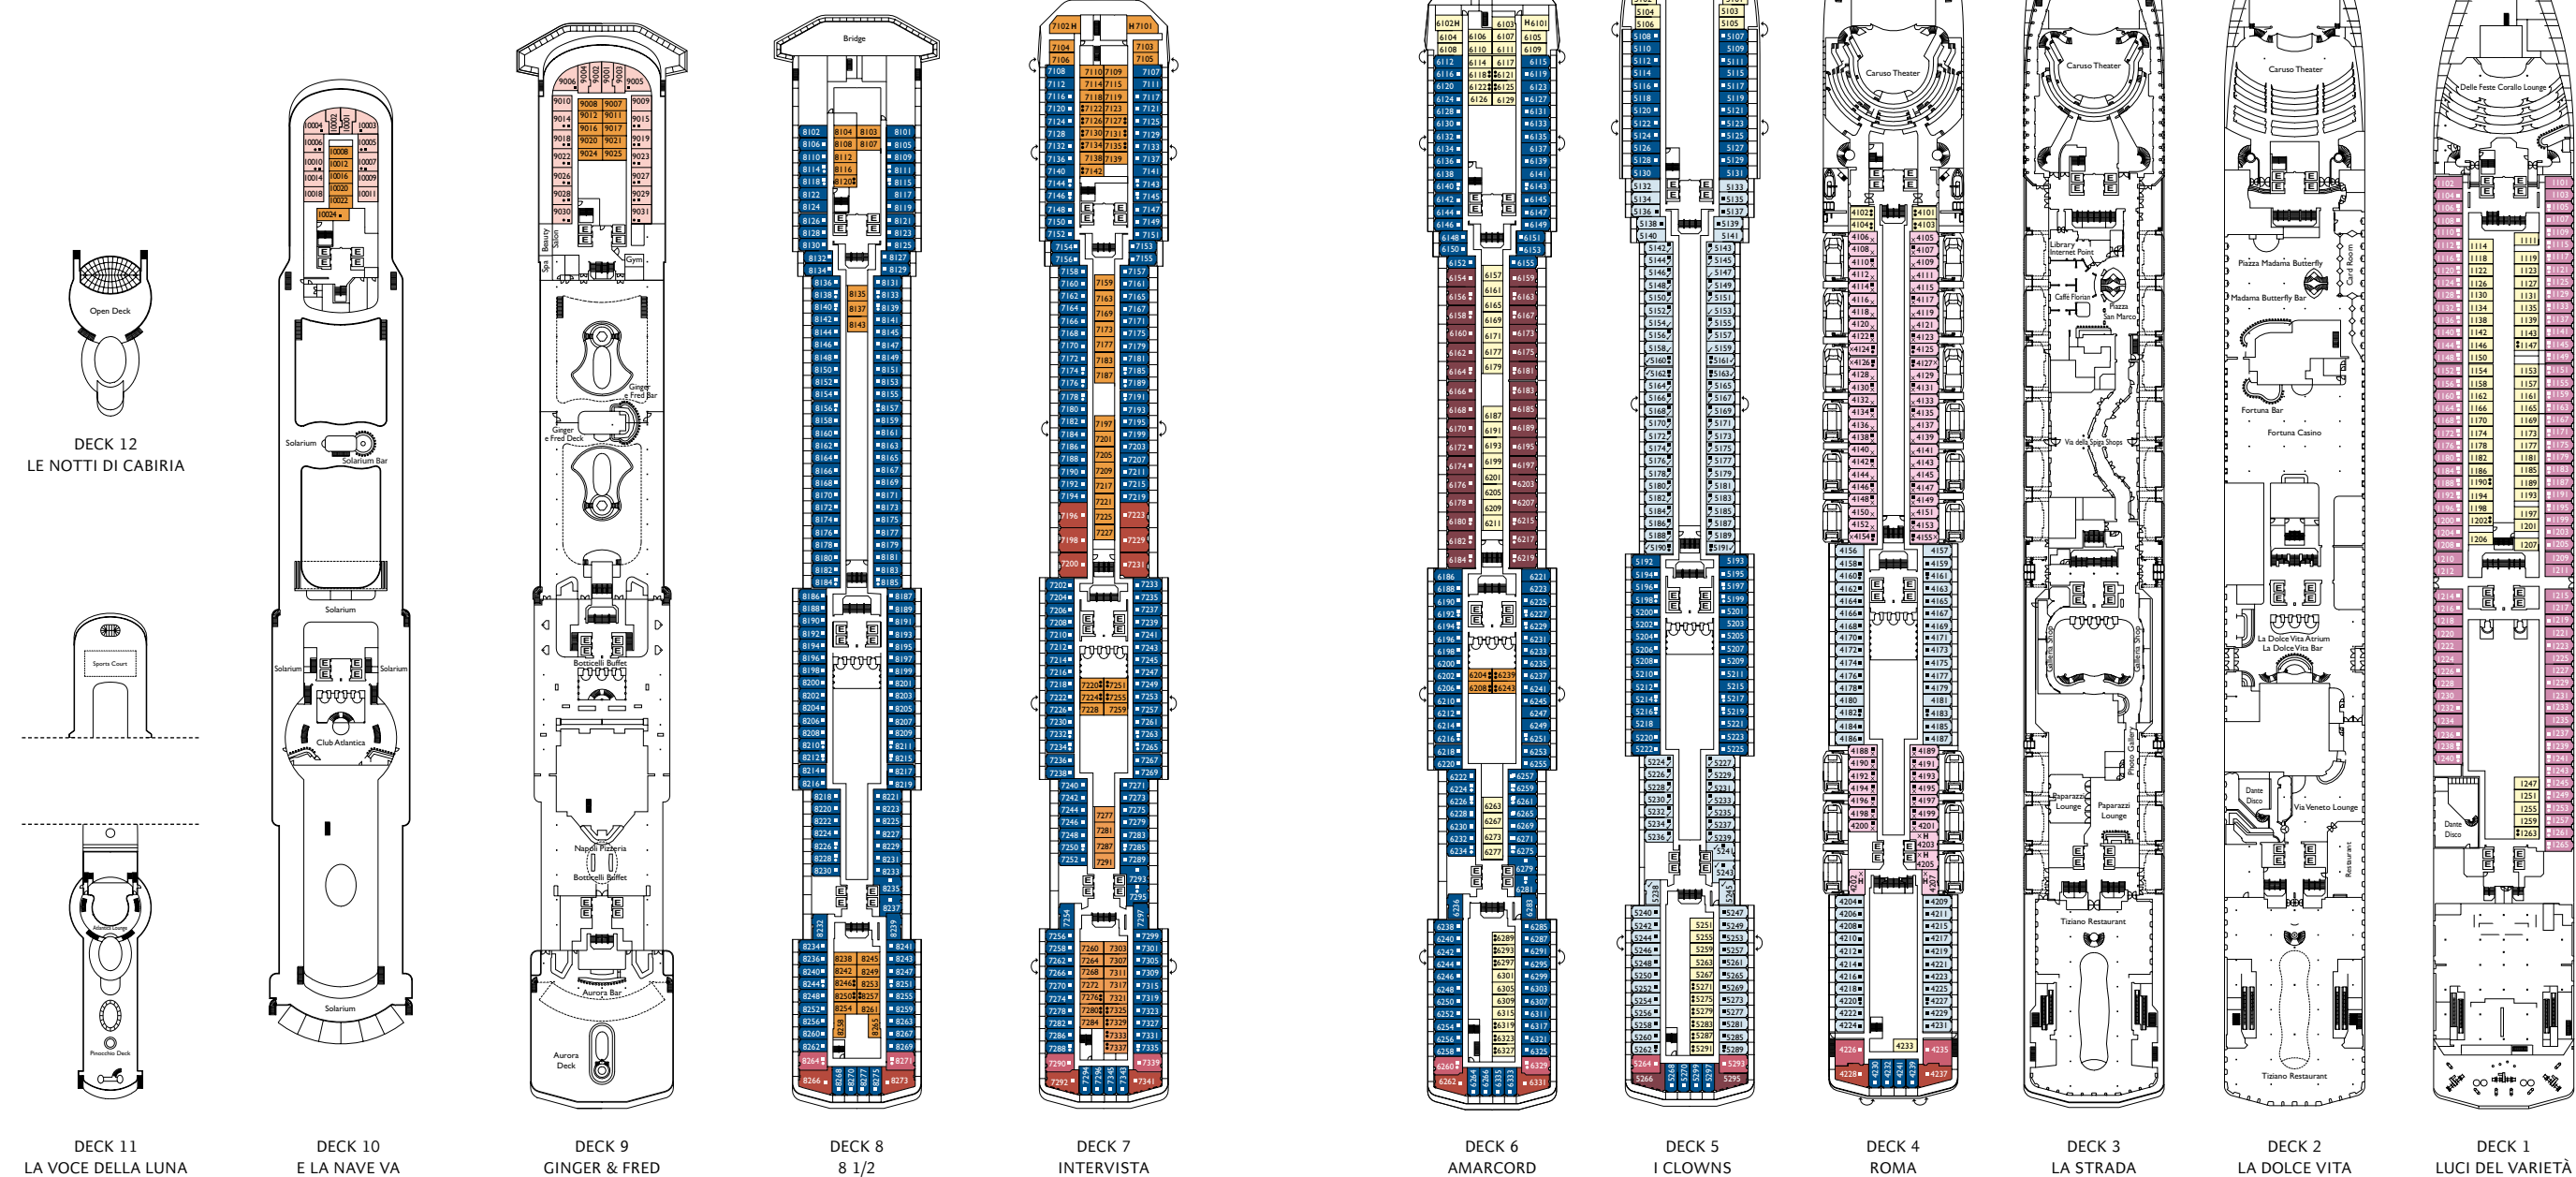

Costa Atlantica

Grt: 86.000 t
Length: 958 ft
Width: 105 ft
Cruising speed: 22 knots
Max speed: 24 knots

- ✓ cabins with partially obstructed view
- X cabins with obstructed views
- single cabins
- H handicapped accessible cabins
- ⌋ connecting cabins
- E elevator
- 1 upper berth
- single sofa bed

Please note: Double bed is available in all cabin categories.

Inside Cabins

- Classic Luci Del Varietà, Roma, I Clowns, Amarcord
- Premium Amarcord, Intervista, 8 1/2

Balcony Cabins

- Classic Roma, I Clowns
- Premium Roma, I Clowns, Amarcord, Intervista, 8 1/2

Suites

- Mini Suite with Balcony E La Nave Va, Ginger e Fred
- Suite with Balcony Roma, I Clowns, Amarcord, Intervista, 8 1/2
- Panorama Suite with Balcony I Clowns, Amarcord
- Grand Suite with Balcony Roma, Amarcord, Intervista, 8 1/2

Oceanview Cabins

- Classic, obstructed view Roma
- Premium Luci Del Varietà