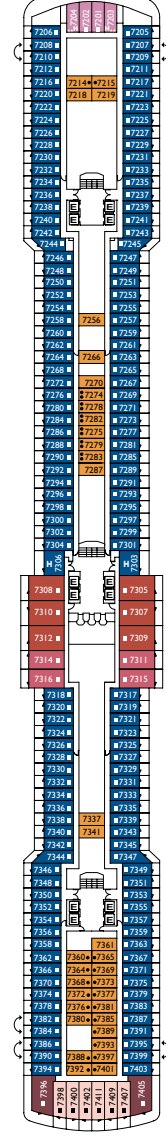

Costa Diadema

Grt: 132.500 t
 Length: 1,004 ft
 Width: 122 ft
 Cruising speed: 20 knots
 Double Occupancy Capacity: 3,963

- single cabins
- H handicapped accessible cabins
- C connecting cabins
- E elevator
- * double sofa bed
- 1 upper berth
- single sofa bed
- ▲ 2 lower beds that cannot be converted into a double
- ▲ cannot be converted into a double

- ✓ cabins with partially obstructed view
- X cabins with obstructed views
- H handicapped accessible cabins
- C connecting cabins
- E elevator
- 1 upper berth
- single sofa bed
- ▲ 2 lower beds that cannot be converted into a double
- ◇ 1 double bed that cannot be converted into two lower beds

Please note: Double bed is available in all cabin categories.

DECK 12
PIETRA DI LUNA

DECK 11
TURCHESE

DECK 10
GIADA

DECK 9
ACQUAMARINA

DECK 8
TOPAZIO

DECK 7
SMERALDO

DECK 6
RUBINO