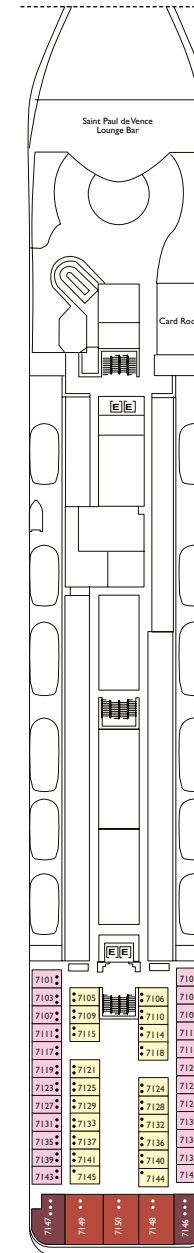

DECK 7
PROVENCE