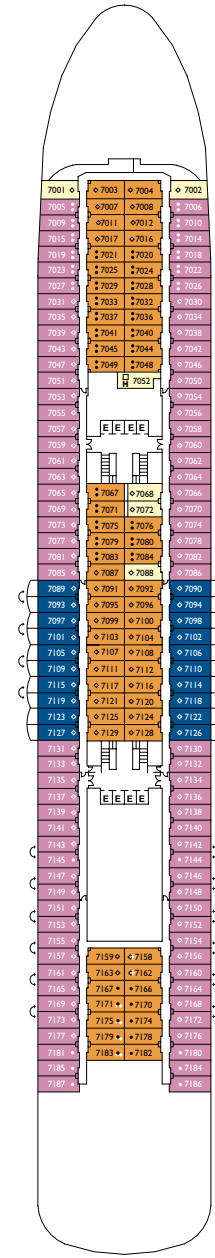

DECK 7 PARIS