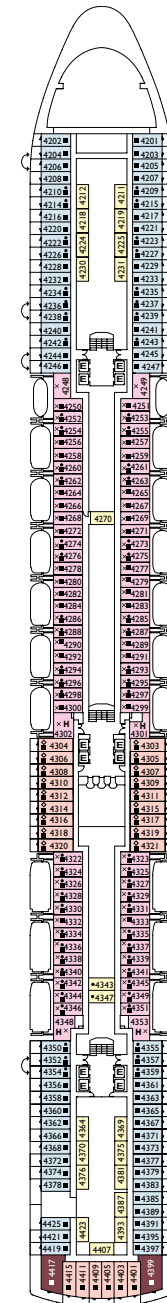

DECK 4
AGATA