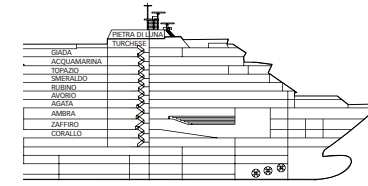

Costa Luminosa

Grt: 92.600 t
Length: 294 m
Width: 32,25 m
Cruising speed: 21,6 knots
Double Occupancy Capacity: 2,260

Inside Cabins

- Classic Agata, Avorio, Rubino
- Premium Rubino, Smeraldo, Topazio, Corallo
- Samsara Topazio

Oceanview Cabins

- Classic, obstructed view Agata
- Premium Corallo, Rubino, Smeraldo

Balcony Cabins

- Classic Avorio, Agata
- Premium Rubino, Smeraldo, Topazio
- Samsara Topazio

Suites

- Mini Suite with Balcony Agata, Avorio, Smeraldo, Topazio
- Suite with Balcony Avorio, Rubino, Smeraldo, Topazio
- Panorama Suite with Balcony Agata, Avorio, Rubino, Smeraldo, Topazio
- Grand Suite with Balcony Smeraldo
- Samsara Suite with Balcony Topazio

- ✓ cabins with partially obstructed view
- X cabins with obstructed views
- H handicapped accessible cabins
- C connecting cabins
- E elevator
- 1 upper berth
- single sofa bed
- ▲ 2 lower beds that cannot be converted into a double
- 1 double bed that cannot be converted into two lower beds

Please note: Double bed is available in all cabin categories.