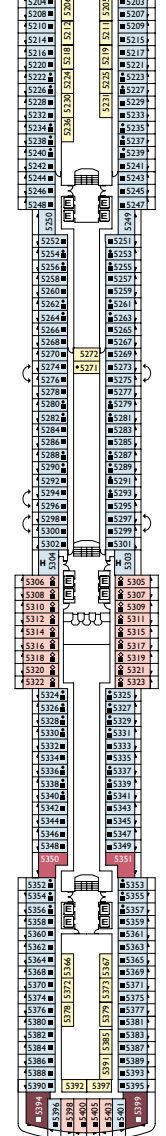

DECK 5
AVORIO