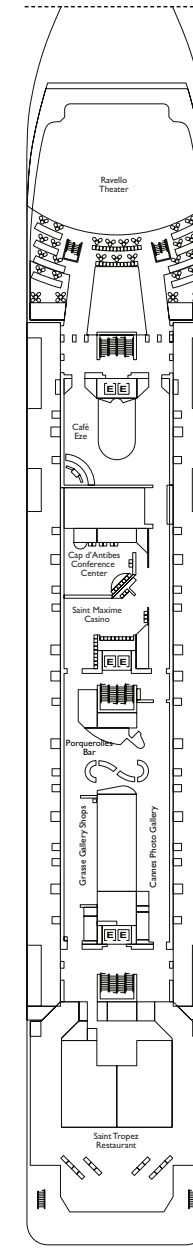

DECK 6
CÔTE D'AZUR