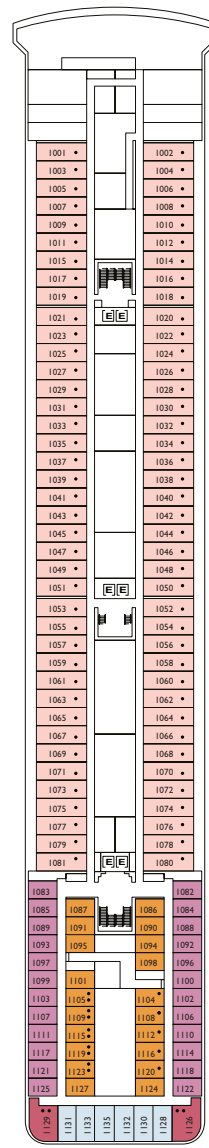

DECK 10
RIVIERA DEI FIORI