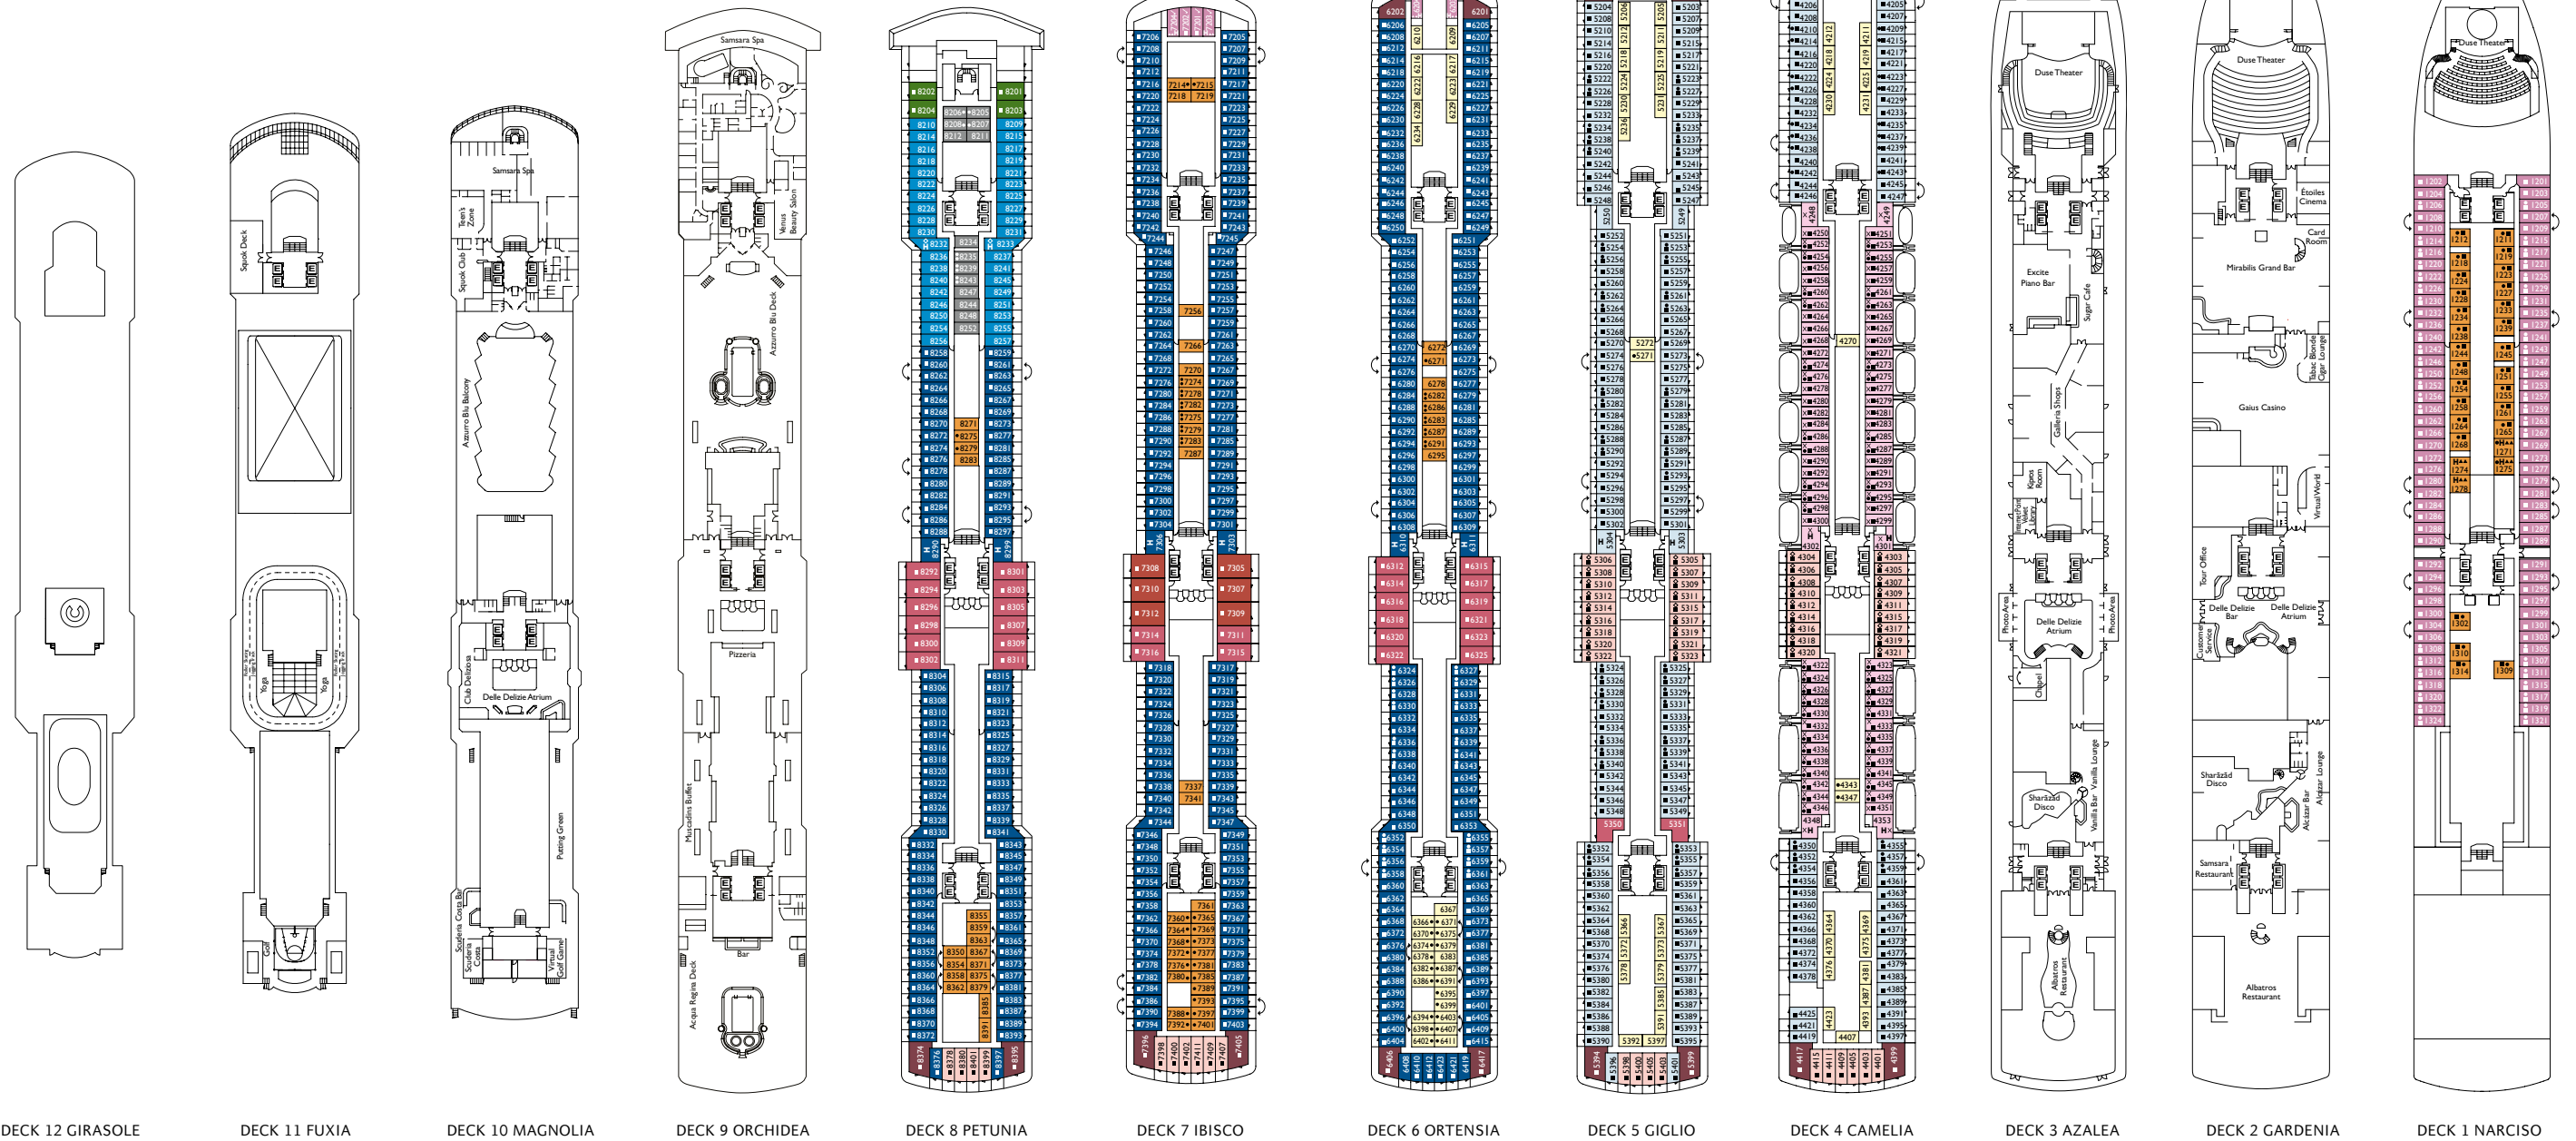

Costa Deliziosa

Grt: 92.600 t
Length: 964 ft
Width: 106 ft
Cruising speed: 21.6 knots
Double Occupancy Capacity: 2,260

Inside Cabins

- Classic   Camelia, Giglio, Ortensia
- Premium   Ibisco, Petunia, Ortensia, Narciso
- Samsara   Petunia

Oceanview Cabins

- Classic obstructed view   Camelia
- Premium with Oceanview   Narciso, Ortensia, Ibisco

Balcony Cabins

- Classic   Giglio, Camelia
- Premium   Ortensia, Ibisco, Petunia
- Samsara   Petunia

Suites

- Mini Suite with Balcony   Camelia, Giglio, Ibisco, Petunia
- Suite with Balcony   Giglio, Ortensia, Ibisco, Petunia

- Panorama Suite with Balcony   Camelia, Giglio, Ortensia, Ibisco, Petunia
- Grand Suite with Balcony   Ibisco
- Samsara Suite with Balcony   Petunia

- ✓ cabins with partially obstructed view
- X cabins with obstructed views
- H handicapped accessible cabins
- C connecting cabins
- E elevator
- 1 upper berth
- single sofa bed
- ▲ 2 lower beds that cannot be converted into a double
- 1 double bed that cannot be converted into two lower beds

Please note: Double bed is available in all cabin categories.