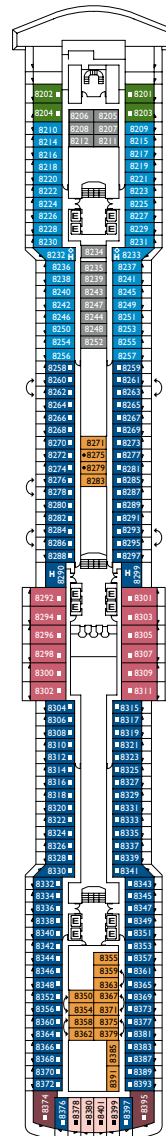

Costa Diadema

Grt: 132.500 t
 Length: 1,004 ft
 Width: 122 ft
 Cruising speed: 20 knots
 Double Occupancy Capacity: 3,963

- single cabins
- H handicapped accessible cabins
- C connecting cabins
- E elevator
- * double sofa bed
- 1 upper berth
- single sofa bed
- ▲ 2 lower beds that cannot be converted into a double
- ▲ cannot be converted into a double

- ✓ cabins with partially obstructed view
- X cabins with obstructed views
- H handicapped accessible cabins
- C connecting cabins
- E elevator
- 1 upper berth
- single sofa bed
- ▲ 2 lower beds that cannot be converted into a double
- ◇ 1 double bed that cannot be converted into two lower beds

Please note: Double bed is available in all cabin categories.

DECK 12
PIETRA DI LUNA

DECK 11
TURCHESE

DECK 10
GIADA

DECK 9
ACQUAMARINA

DECK 8
TOPAZIO

DECK 7
SMERALDO

DECK 6
RUBINO