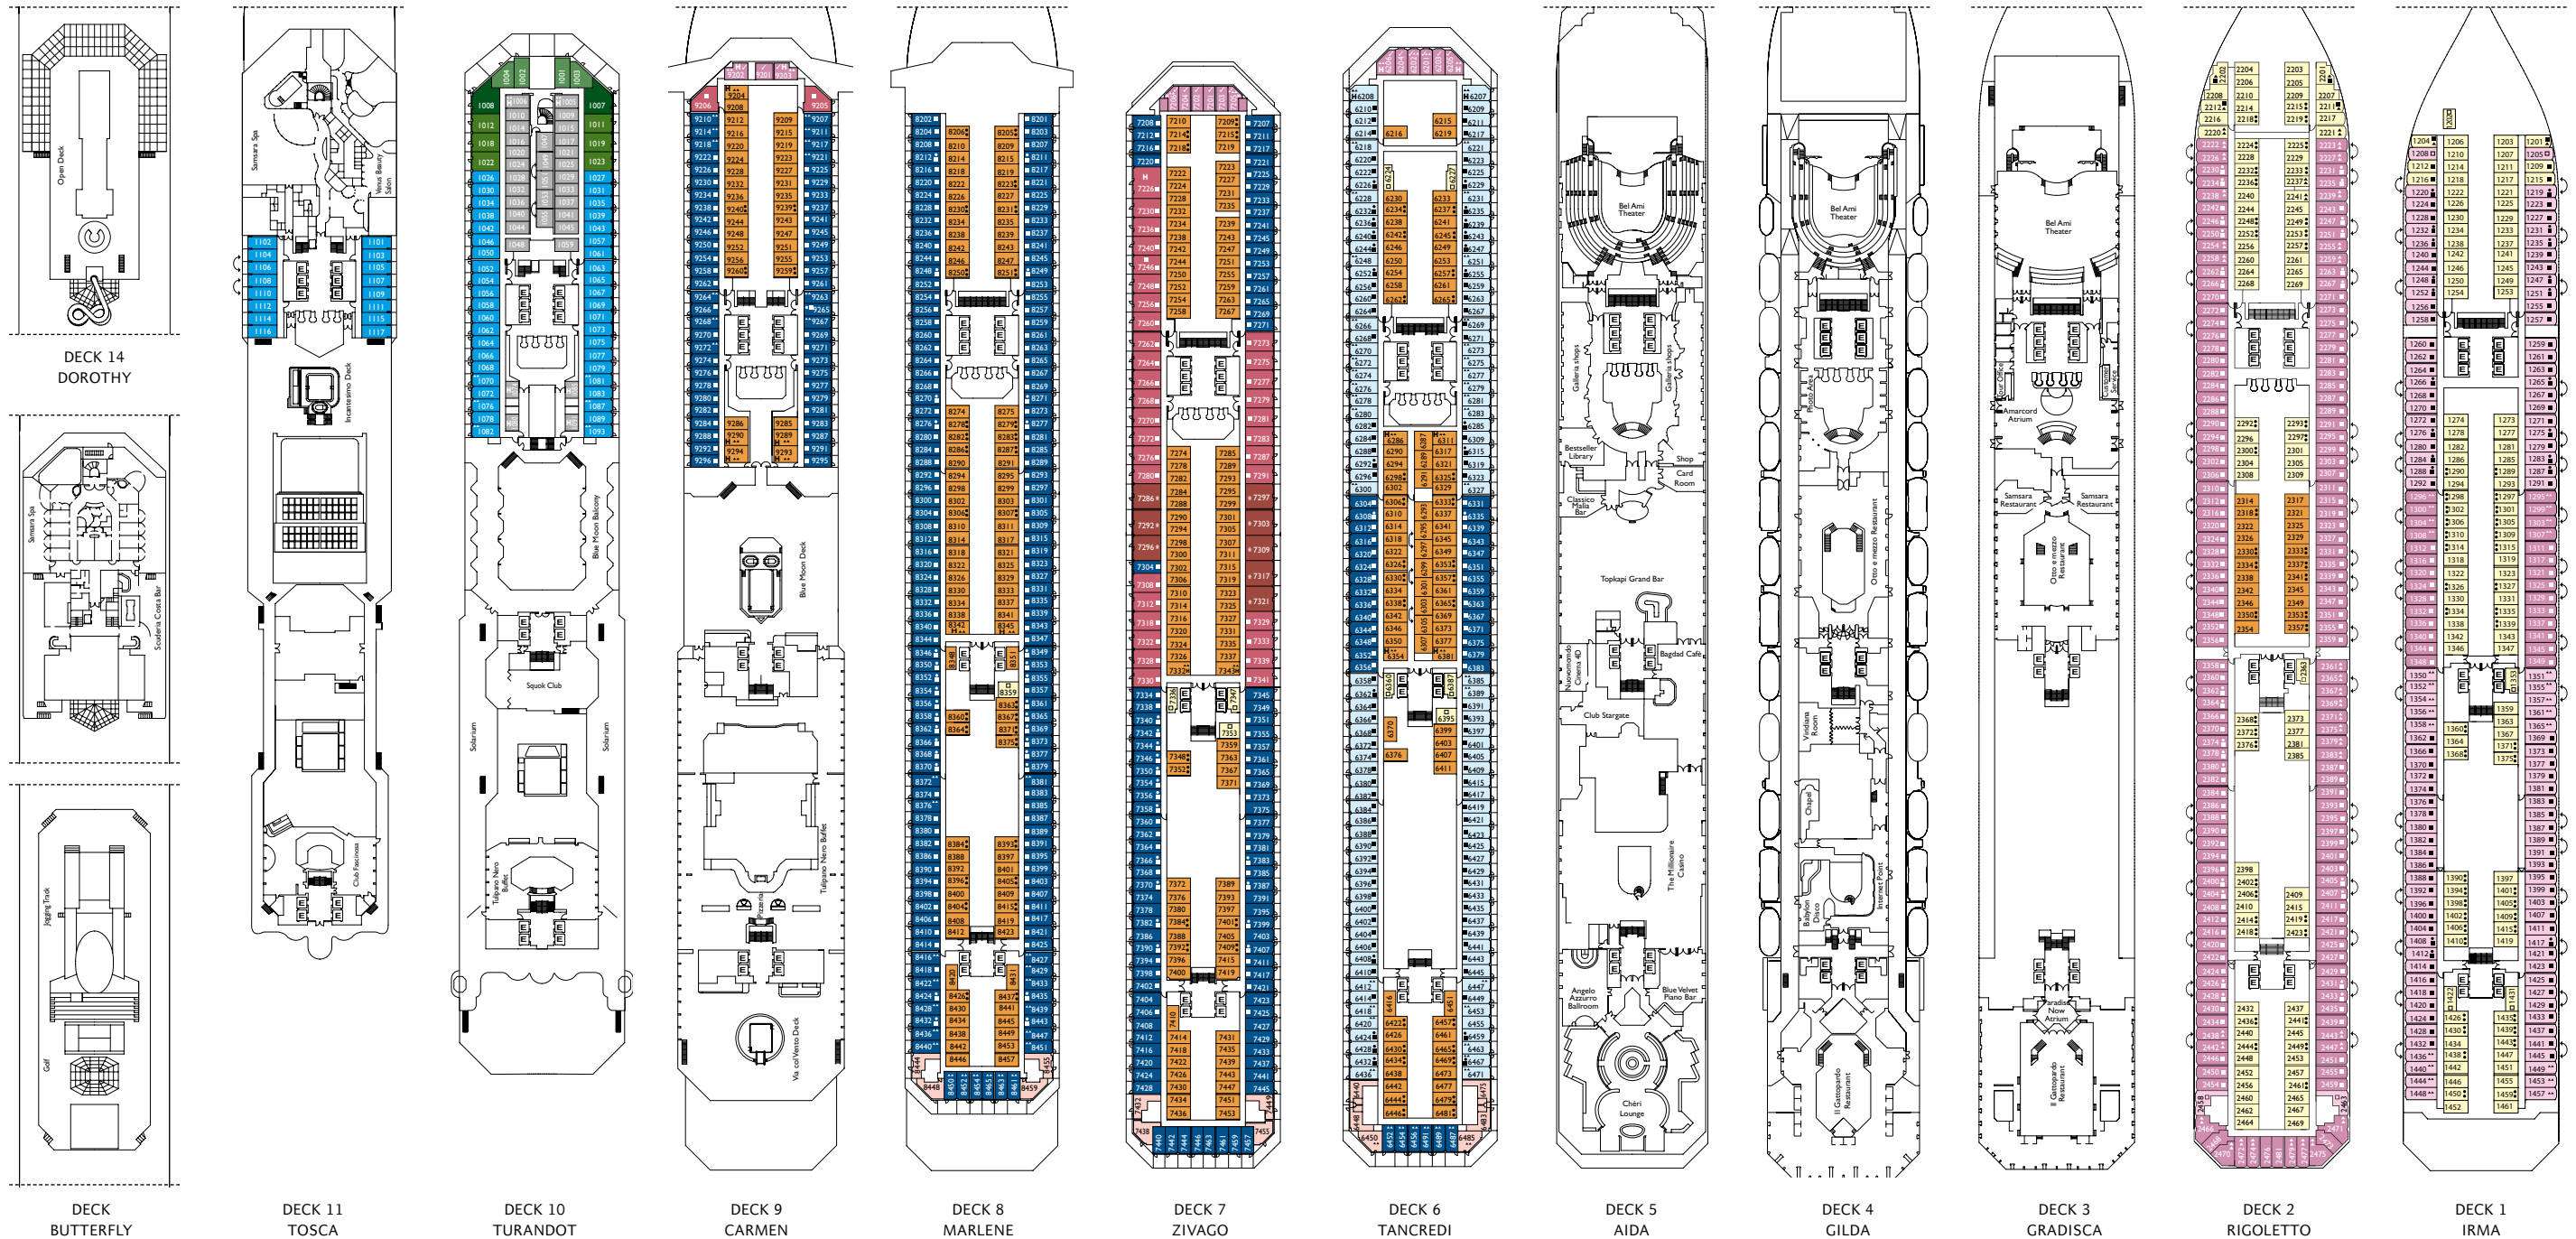

Costa Diadema

Grt: 132.500 t
 Length: 1,004 ft
 Width: 122 ft
 Cruising speed: 20 knots
 Double Occupancy Capacity: 3,963

- single cabins
- H handicapped accessible cabins
- C connecting cabins
- E elevator
- * double sofa bed
- 1 upper berth
- single sofa bed
- ▲ 2 lower beds that cannot be converted into a double
- ▲ cannot be converted into a double

Costa Favolosa

Grt: 114.500 t
 Length: 951 ft
 Width: 116 ft
 Cruising speed: 21.5 knots
 Double Occupancy Capacity: 2,968

- ✓ cabins with partially obstructed view
- single cabins
- H handicapped accessible cabins
- C connecting cabins
- E elevator
- * double sofa bed
- 1 upper berth
- 2 lower beds that cannot be converted into a double
- ▲ cannot be converted into a double