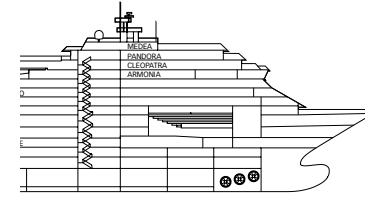

Costa Mediterranea