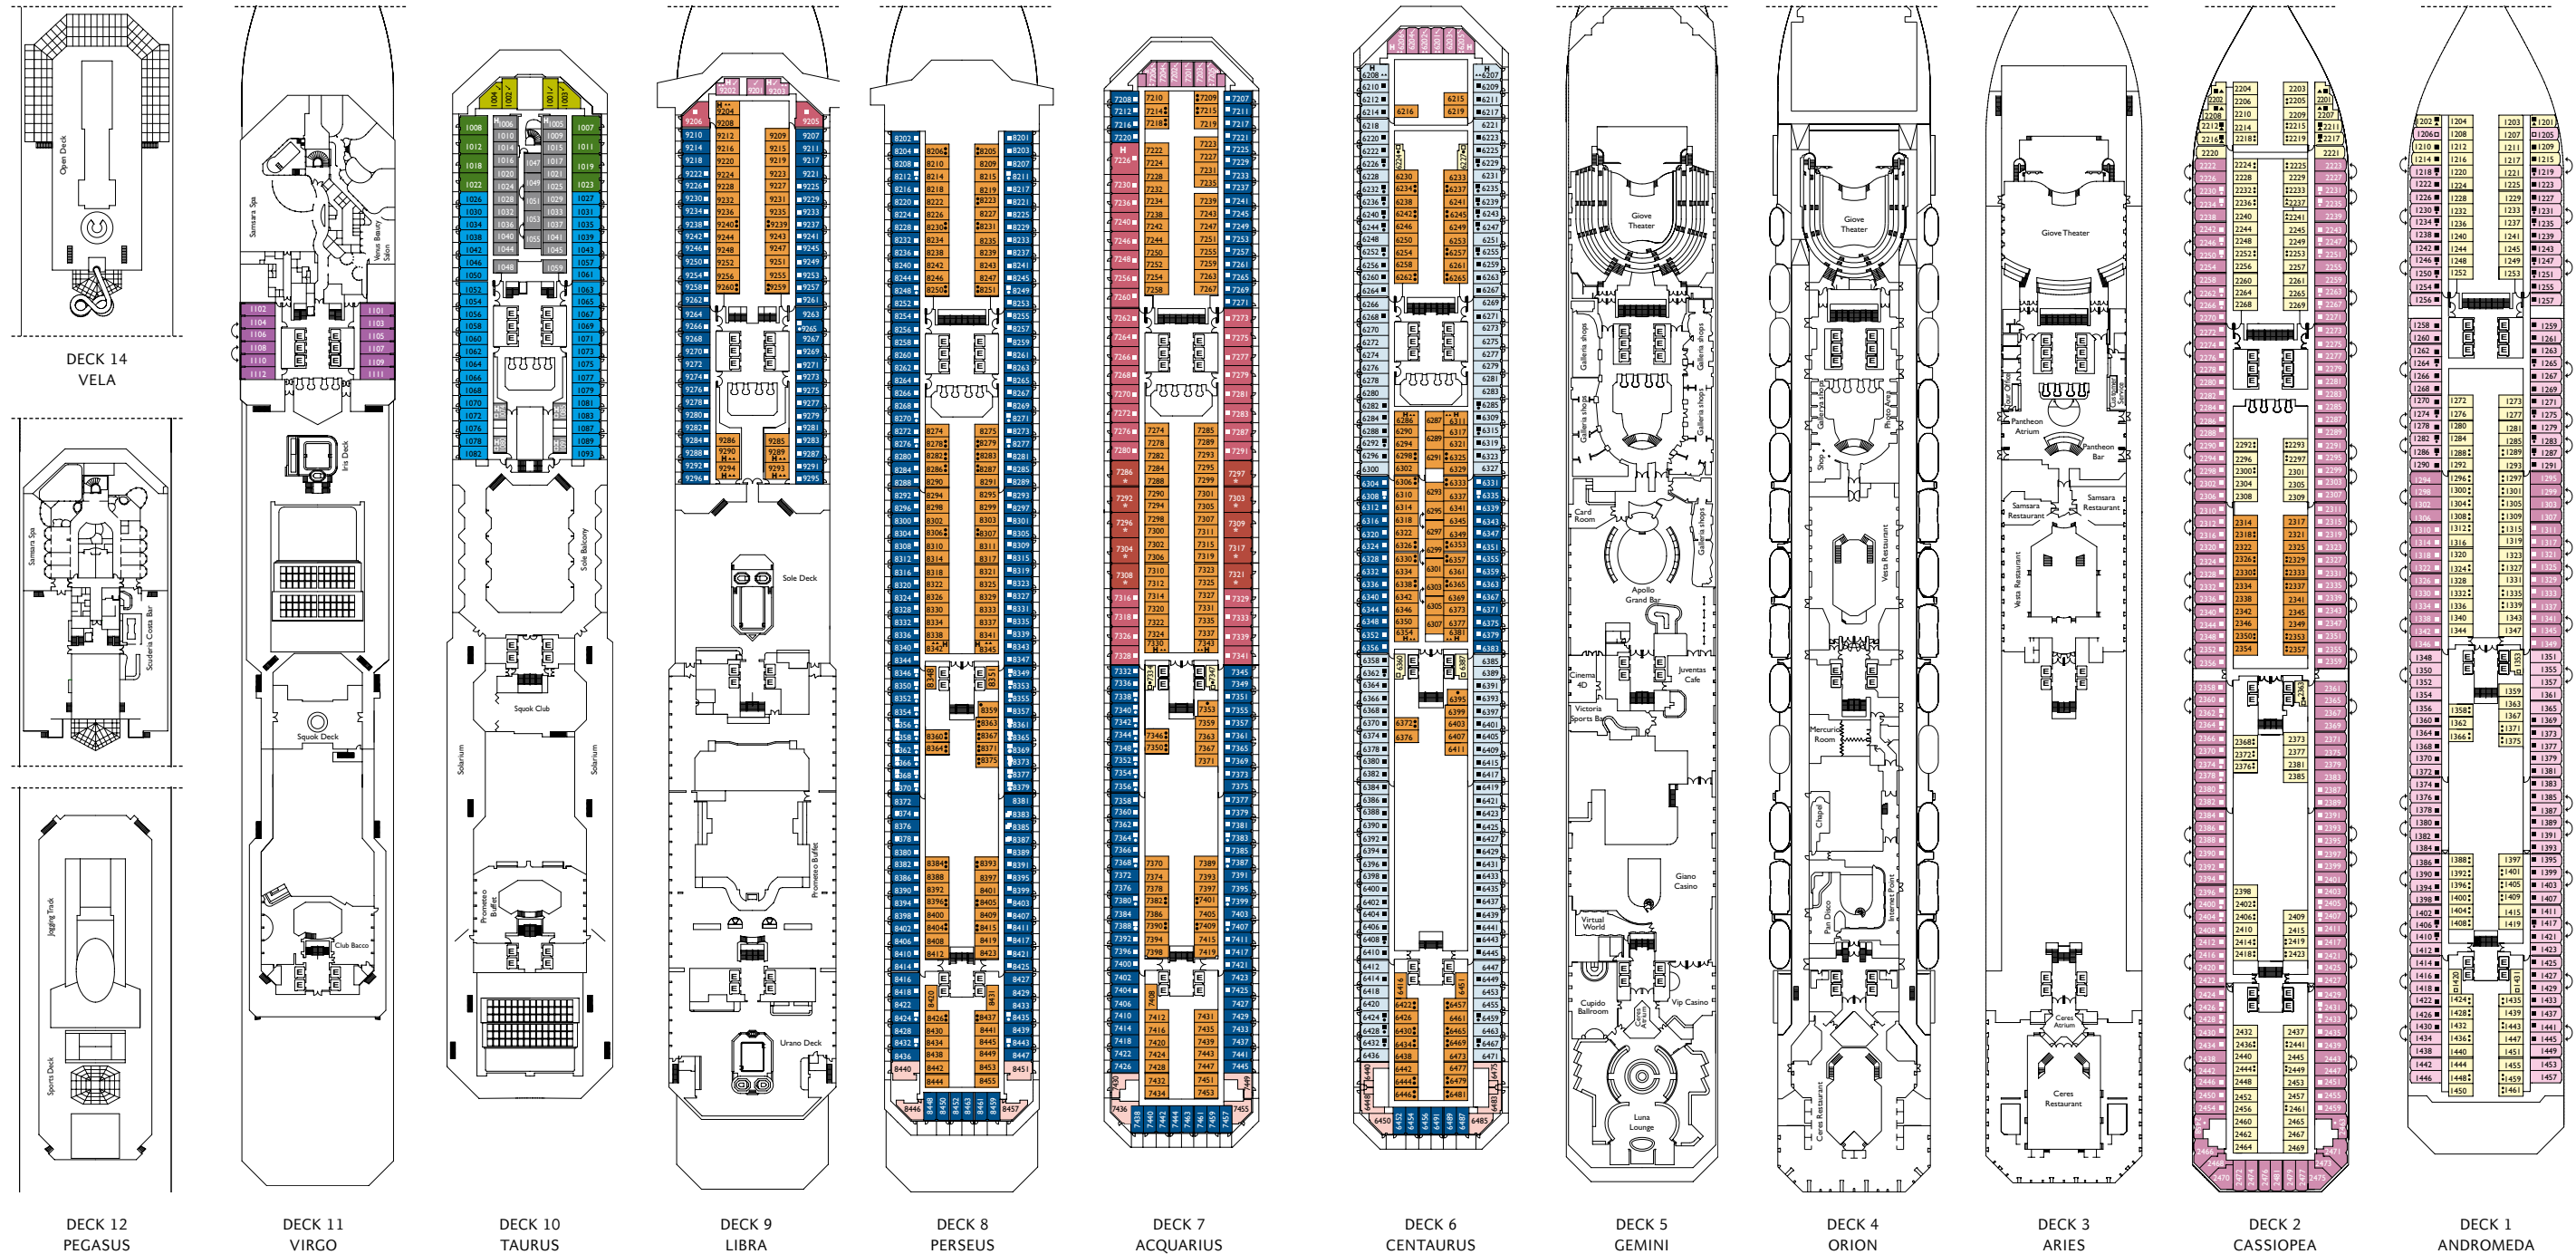

Costa Serena

Grt: 114.500 t
Length: 951 ft
Width: 116 ft
Cruising speed: 21,5 knots
Double Occupancy Capacity: 2,930

- ✓ cabins with partially obstructed view
- single cabins
- H handicapped accessible cabins
- C connecting cabins
- E elevator
- double sofa bed
- upper berth
- single sofa bed
- ▲ 2 lower beds that cannot be converted into a double
- ▲ cannot be converted into a double

Note bene: Double bed is available in all cabin categories.

Inside Cabins

- Classic: Andromeda, Cassiopea, Centaurus, Acquarius
- Premium: Cassiopea, Centaurus, Acquarius, Perseus, Libra
- Samsara: Taurus

Oceanview Cabins

- Classic: Andromeda, Cassiopea
- Premium: Andromeda, Cassiopea, Centaurus, Acquarius, Libra
- Samsara: Virgo

Balcony Cabins

- Classic: Centaurus
- Premium: Centaurus, Acquarius, Perseus, Libra
- Samsara: Taurus

Suites

- Mini Suite with Balcony: Centaurus, Acquarius, Perseus
- Suite with Balcony: Acquarius, Libra

- Grand Suite with Balcony: Acquarius
- Samsara Mini Suite with Balcony: Taurus
- Samsara Suite with Balcony: Taurus