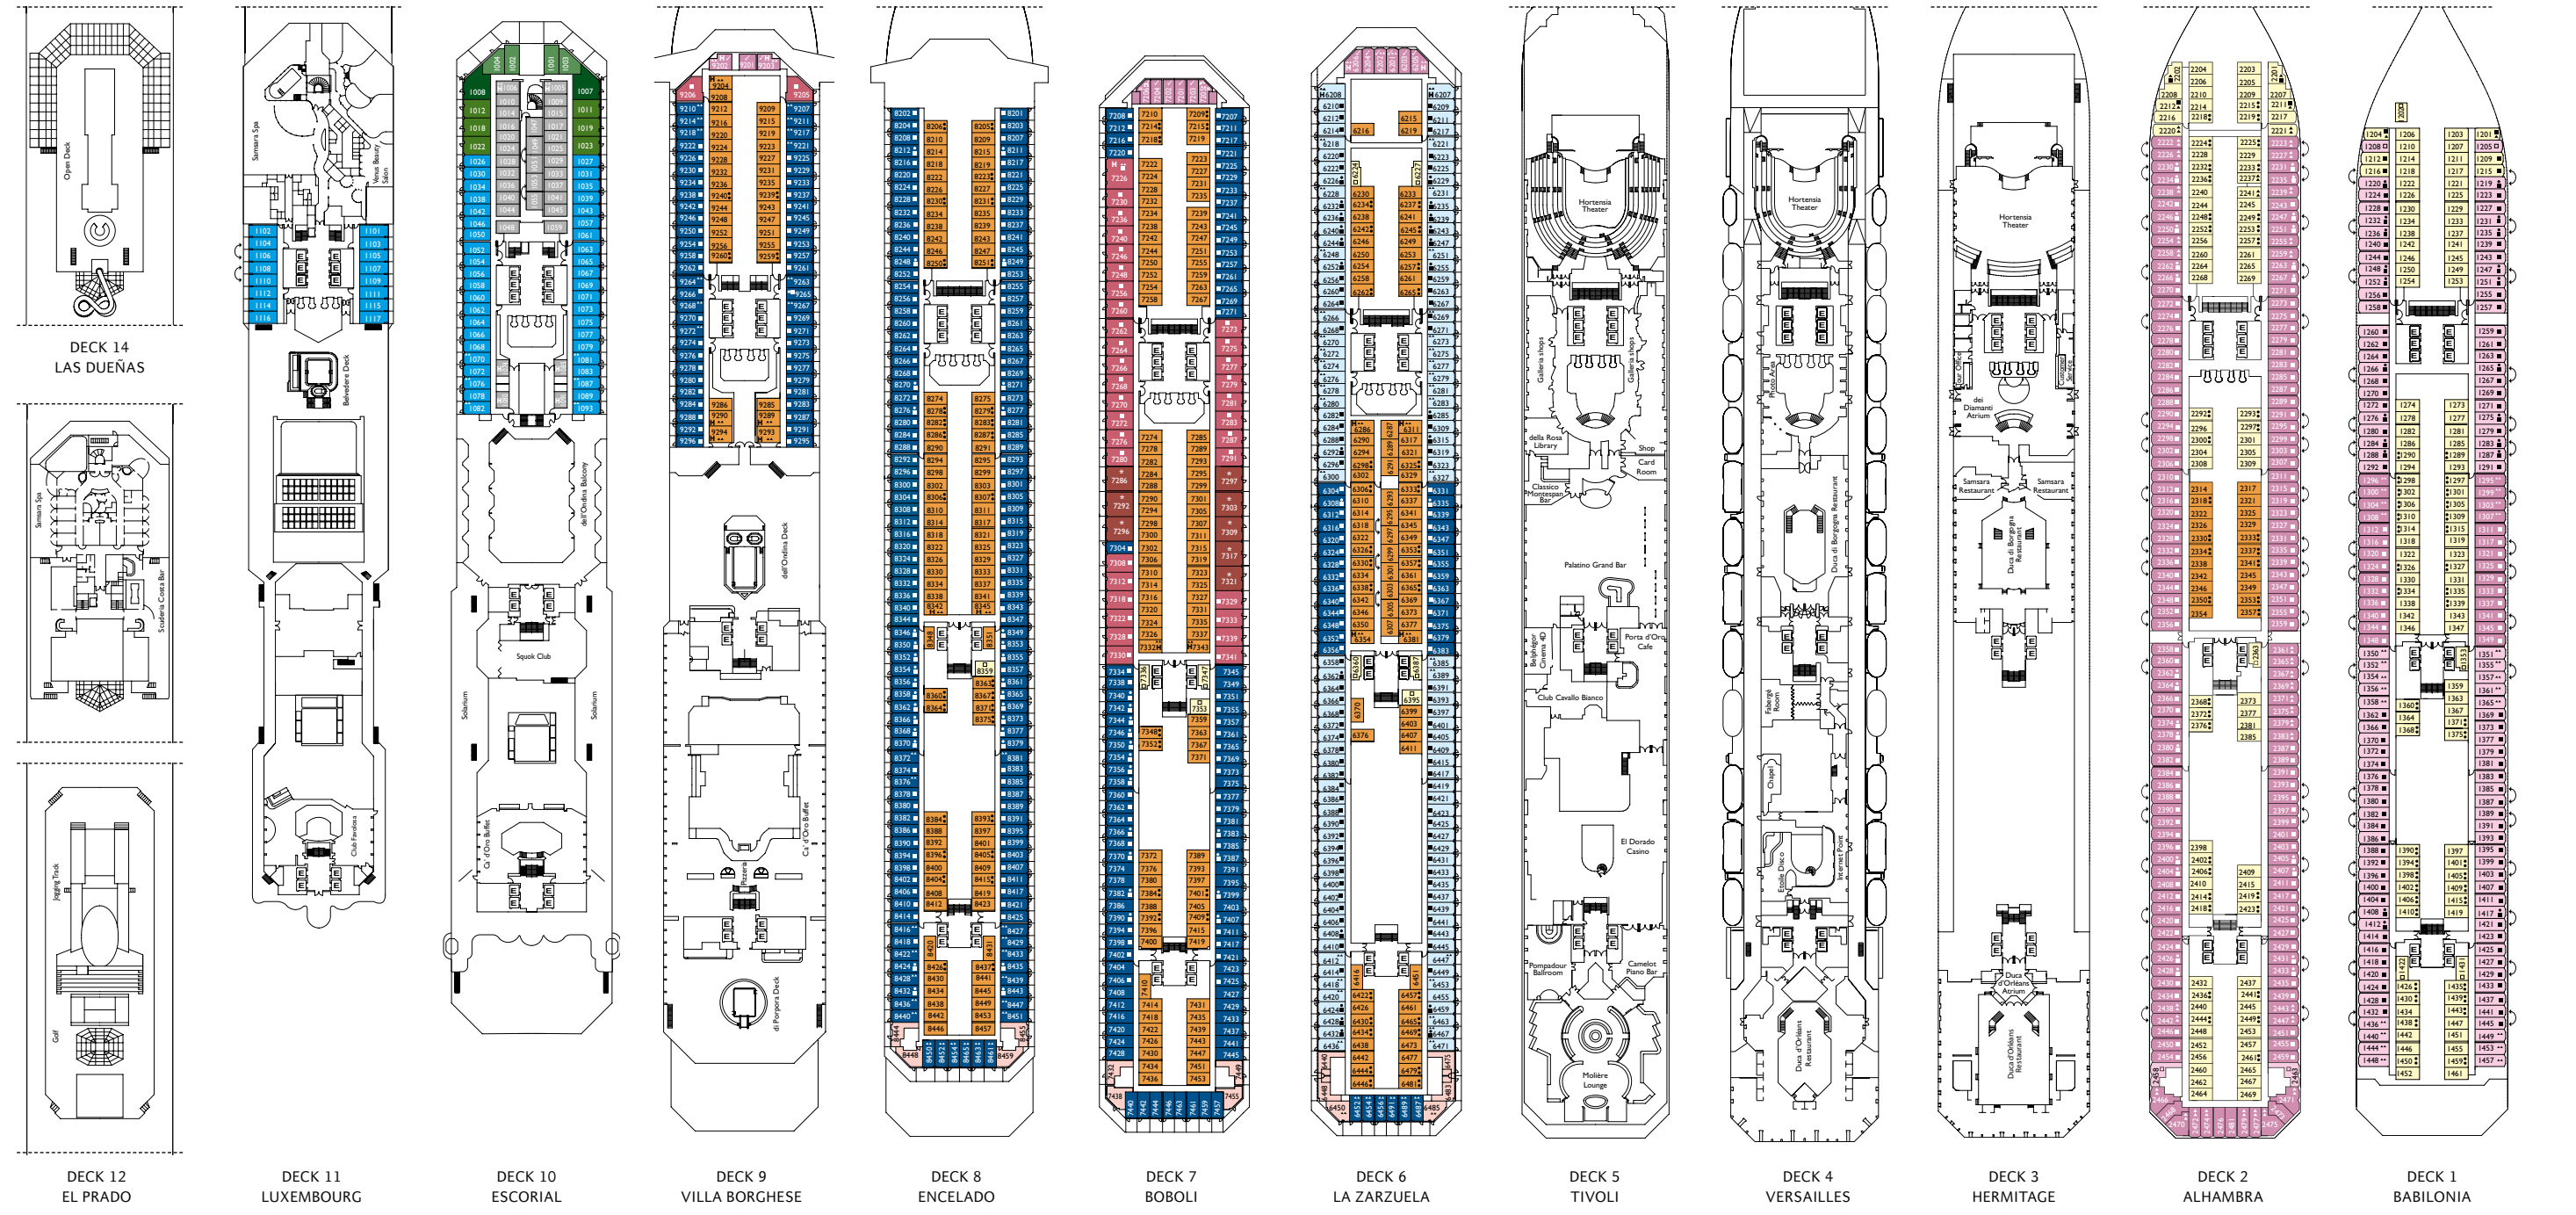

Costa Favolosa

Grt: 114.500 t
Length: 951 ft
Width: 116 ft
Cruising speed: 21.5 knots
Double Occupancy Capacity: 2,968

- ✓ cabins with partially obstructed view
- single cabins
- H handicapped accessible cabins
- C connecting cabins
- E elevator
- double sofa bed
- 1 upper berth
- 2 lower beds that cannot be converted into a double
- ▲ cannot be converted into a double

Inside Cabins

- Classic
- Premium
- Samsara

Babilonia, Alhambra, Boboli, La Zarzuela, Encelado
Alhambra, La Zarzuela, Boboli, Encelado, Villa Borghese
Escorial

Oceanview Cabins

- Classic
- Premium

Babilonia, Alhambra
Babilonia, Boboli, La Zarzuela, Villa Borghese, Alhambra

Balcony Cabins

- Classic
- Premium
- Samsara

La Zarzuela
La Zarzuela, Boboli, Encelado, Villa Borghese
Luxembourg, Escorial

Suites

- Mini Suite with Balcony
- Suite with Balcony
- Grand Suite with Balcony

- Samsara Suite with Balcony
- Samsara Suite with Veranda and Jacuzzi¹
- Samsara Grand Suite with Veranda, Jacuzzi and Balcony¹

Please note: Double bed is available in all cabin categories.
¹ Panoramic Oceanview