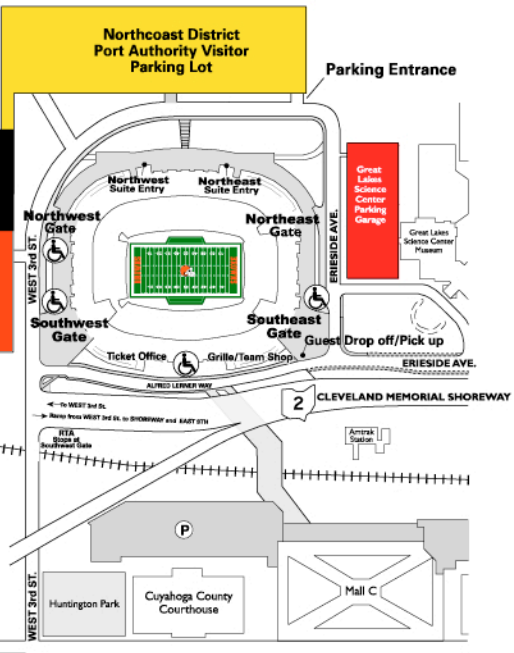

Dock 20  
Parking Lot

**RESTRICTED**  
**NO PEDESTRIAN OR VEHICLE TRAFFIC**

West 3rd Street  
Parking Lot

# Stadium Area Parking Map