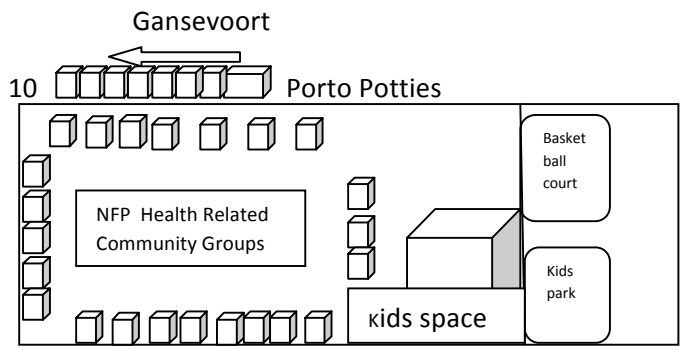

Back Stage Tents: 1Talent Check in, 1Green Room ,2 Dressing rooms , , 2 Talent Food area. Front stage 2 Talent merchandise

2 h /2R Porto potty

13 St. →

→

Chairs

13 St.

← Gansevoort

→ Horatio St