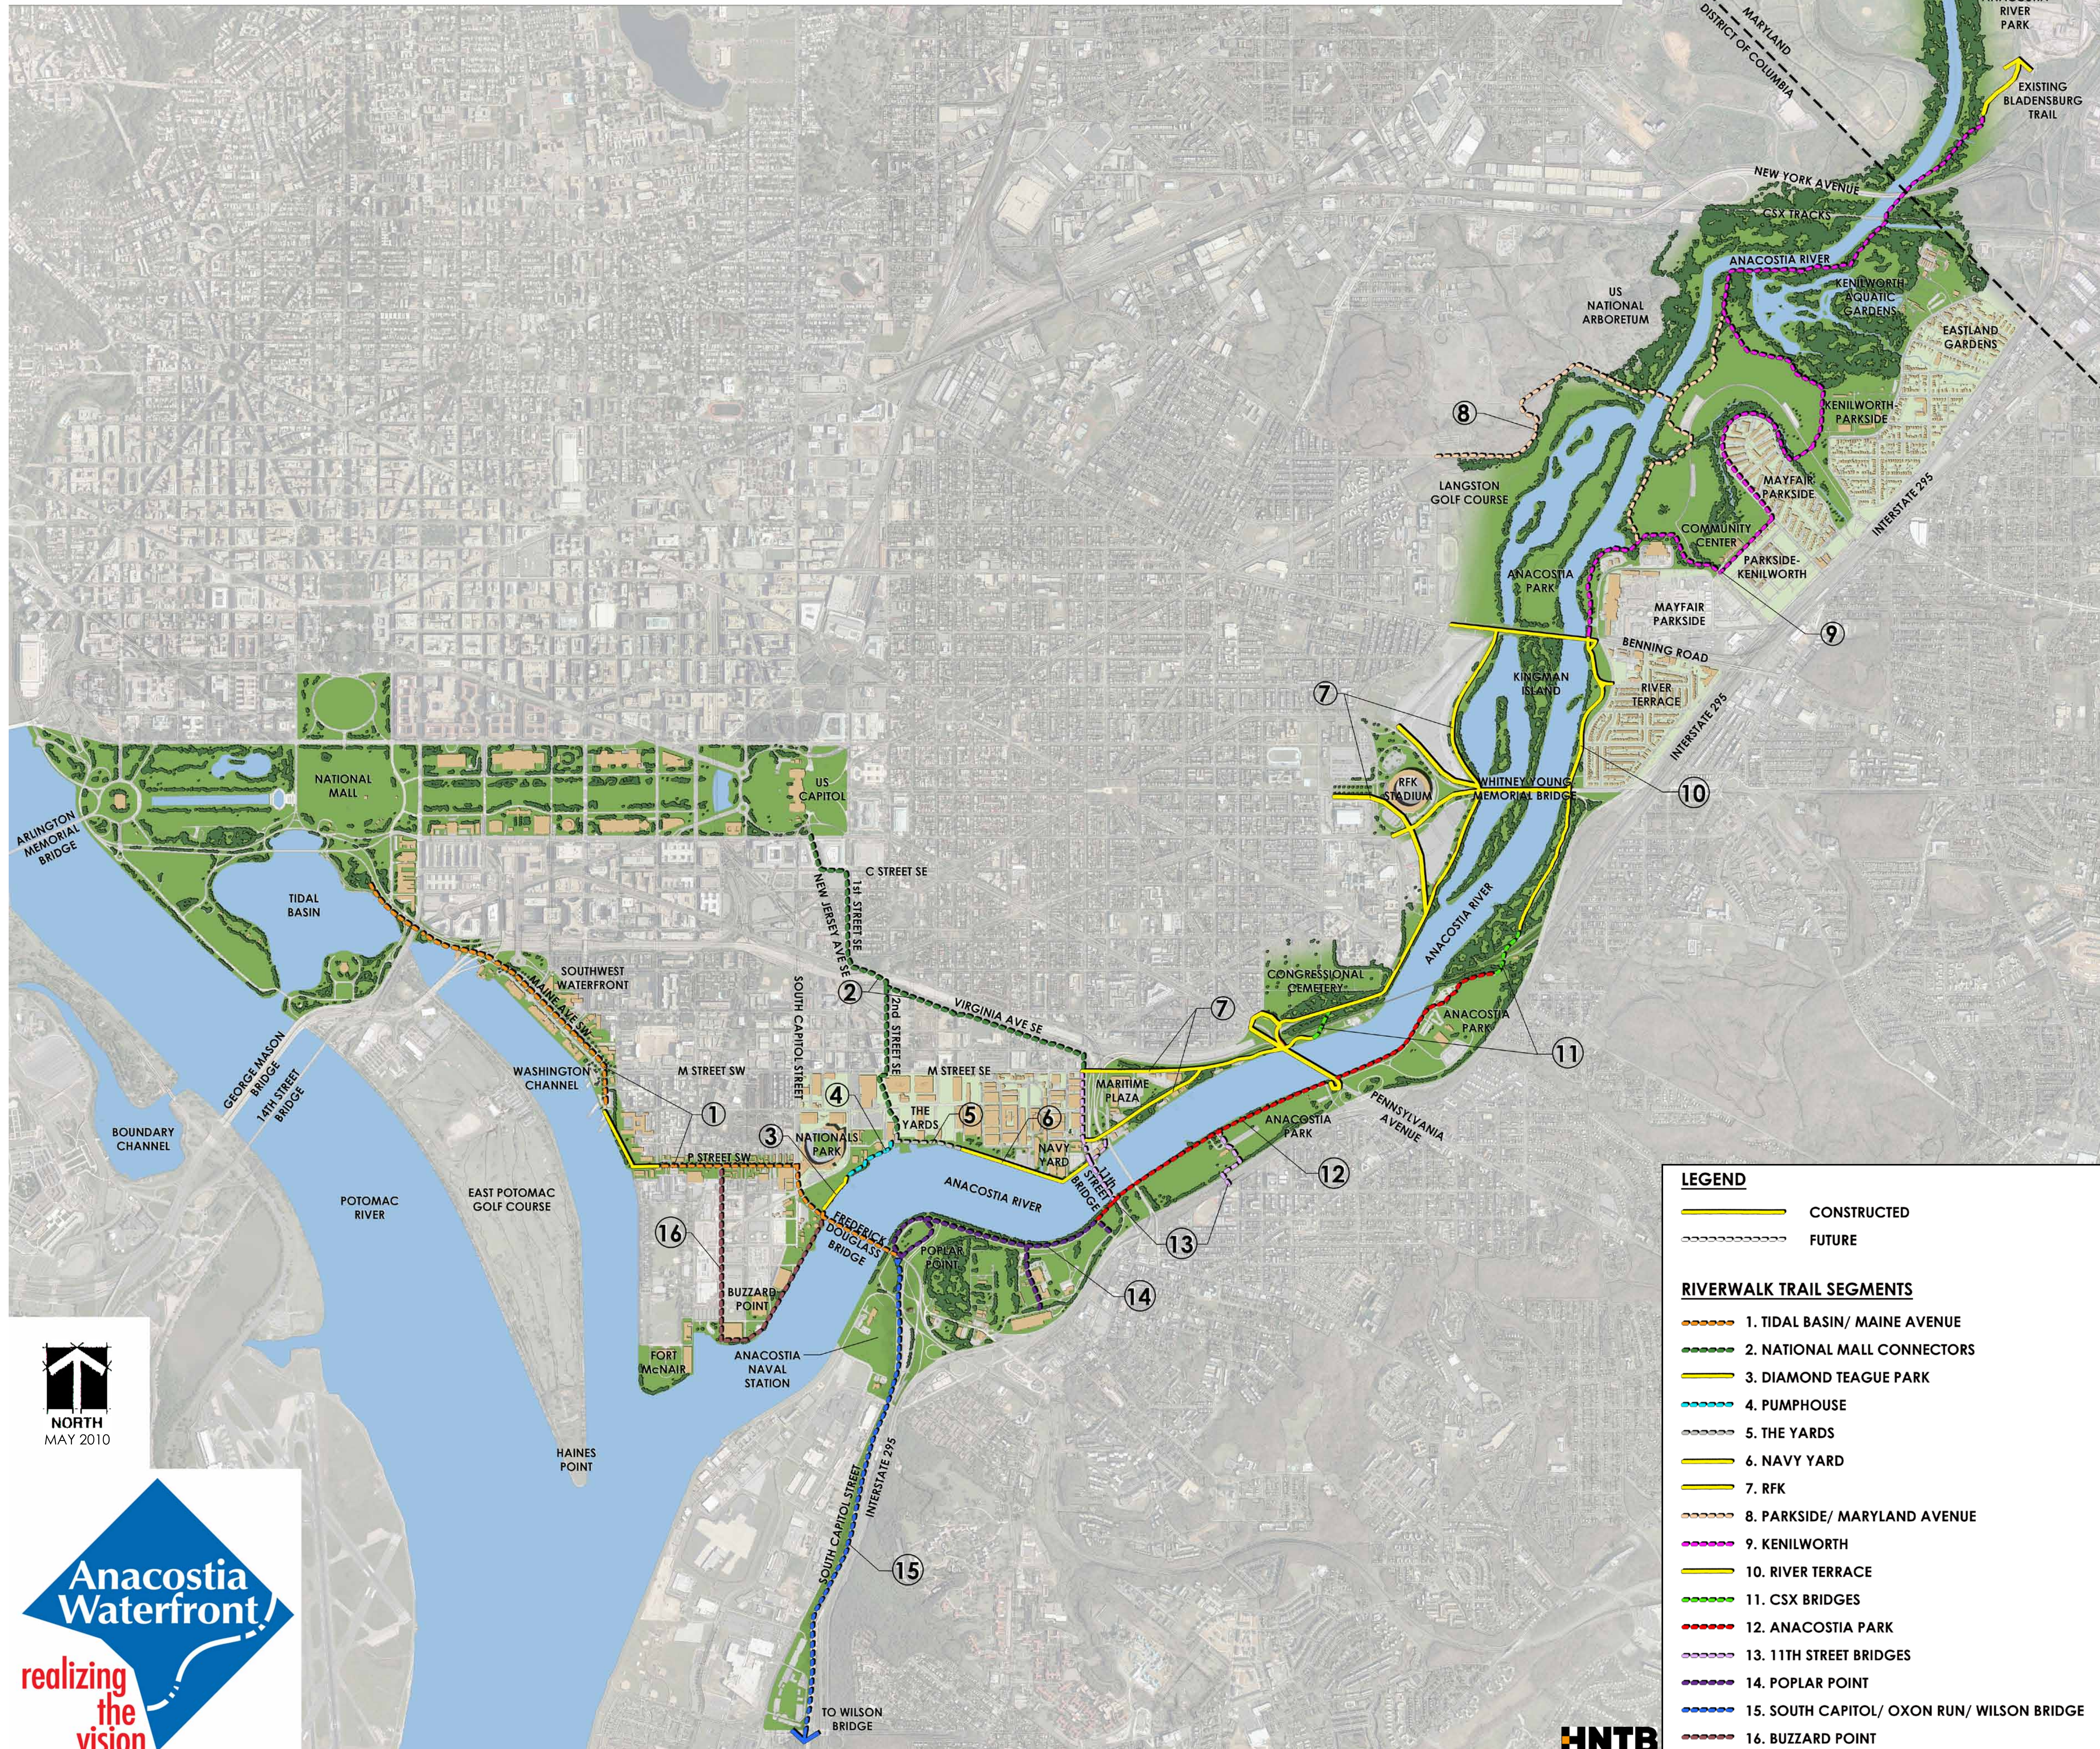

ANACOSTIA RIVERWALK TRAIL

ANACOSTIA WATERFRONT INITIATIVE

LEGEND

CONSTRUCTED
 FUTURE

RIVERWALK TRAIL SEGMENTS

- 1. TIDAL BASIN/ MAINE AVENUE
- 2. NATIONAL MALL CONNECTORS
- 3. DIAMOND TEAGUE PARK
- 4. PUMPHOUSE
- 5. THE YARDS
- 6. NAVY YARD
- 7. RFK
- 8. PARKSIDE/ MARYLAND AVENUE
- 9. KENILWORTH
- 10. RIVER TERRACE
- 11. CSX BRIDGES
- 12. ANACOSTIA PARK
- 13. 11TH STREET BRIDGES
- 14. POPLAR POINT
- 15. SOUTH CAPITOL/ OXON RUN/ WILSON BRIDGE
- 16. BUZZARD POINT