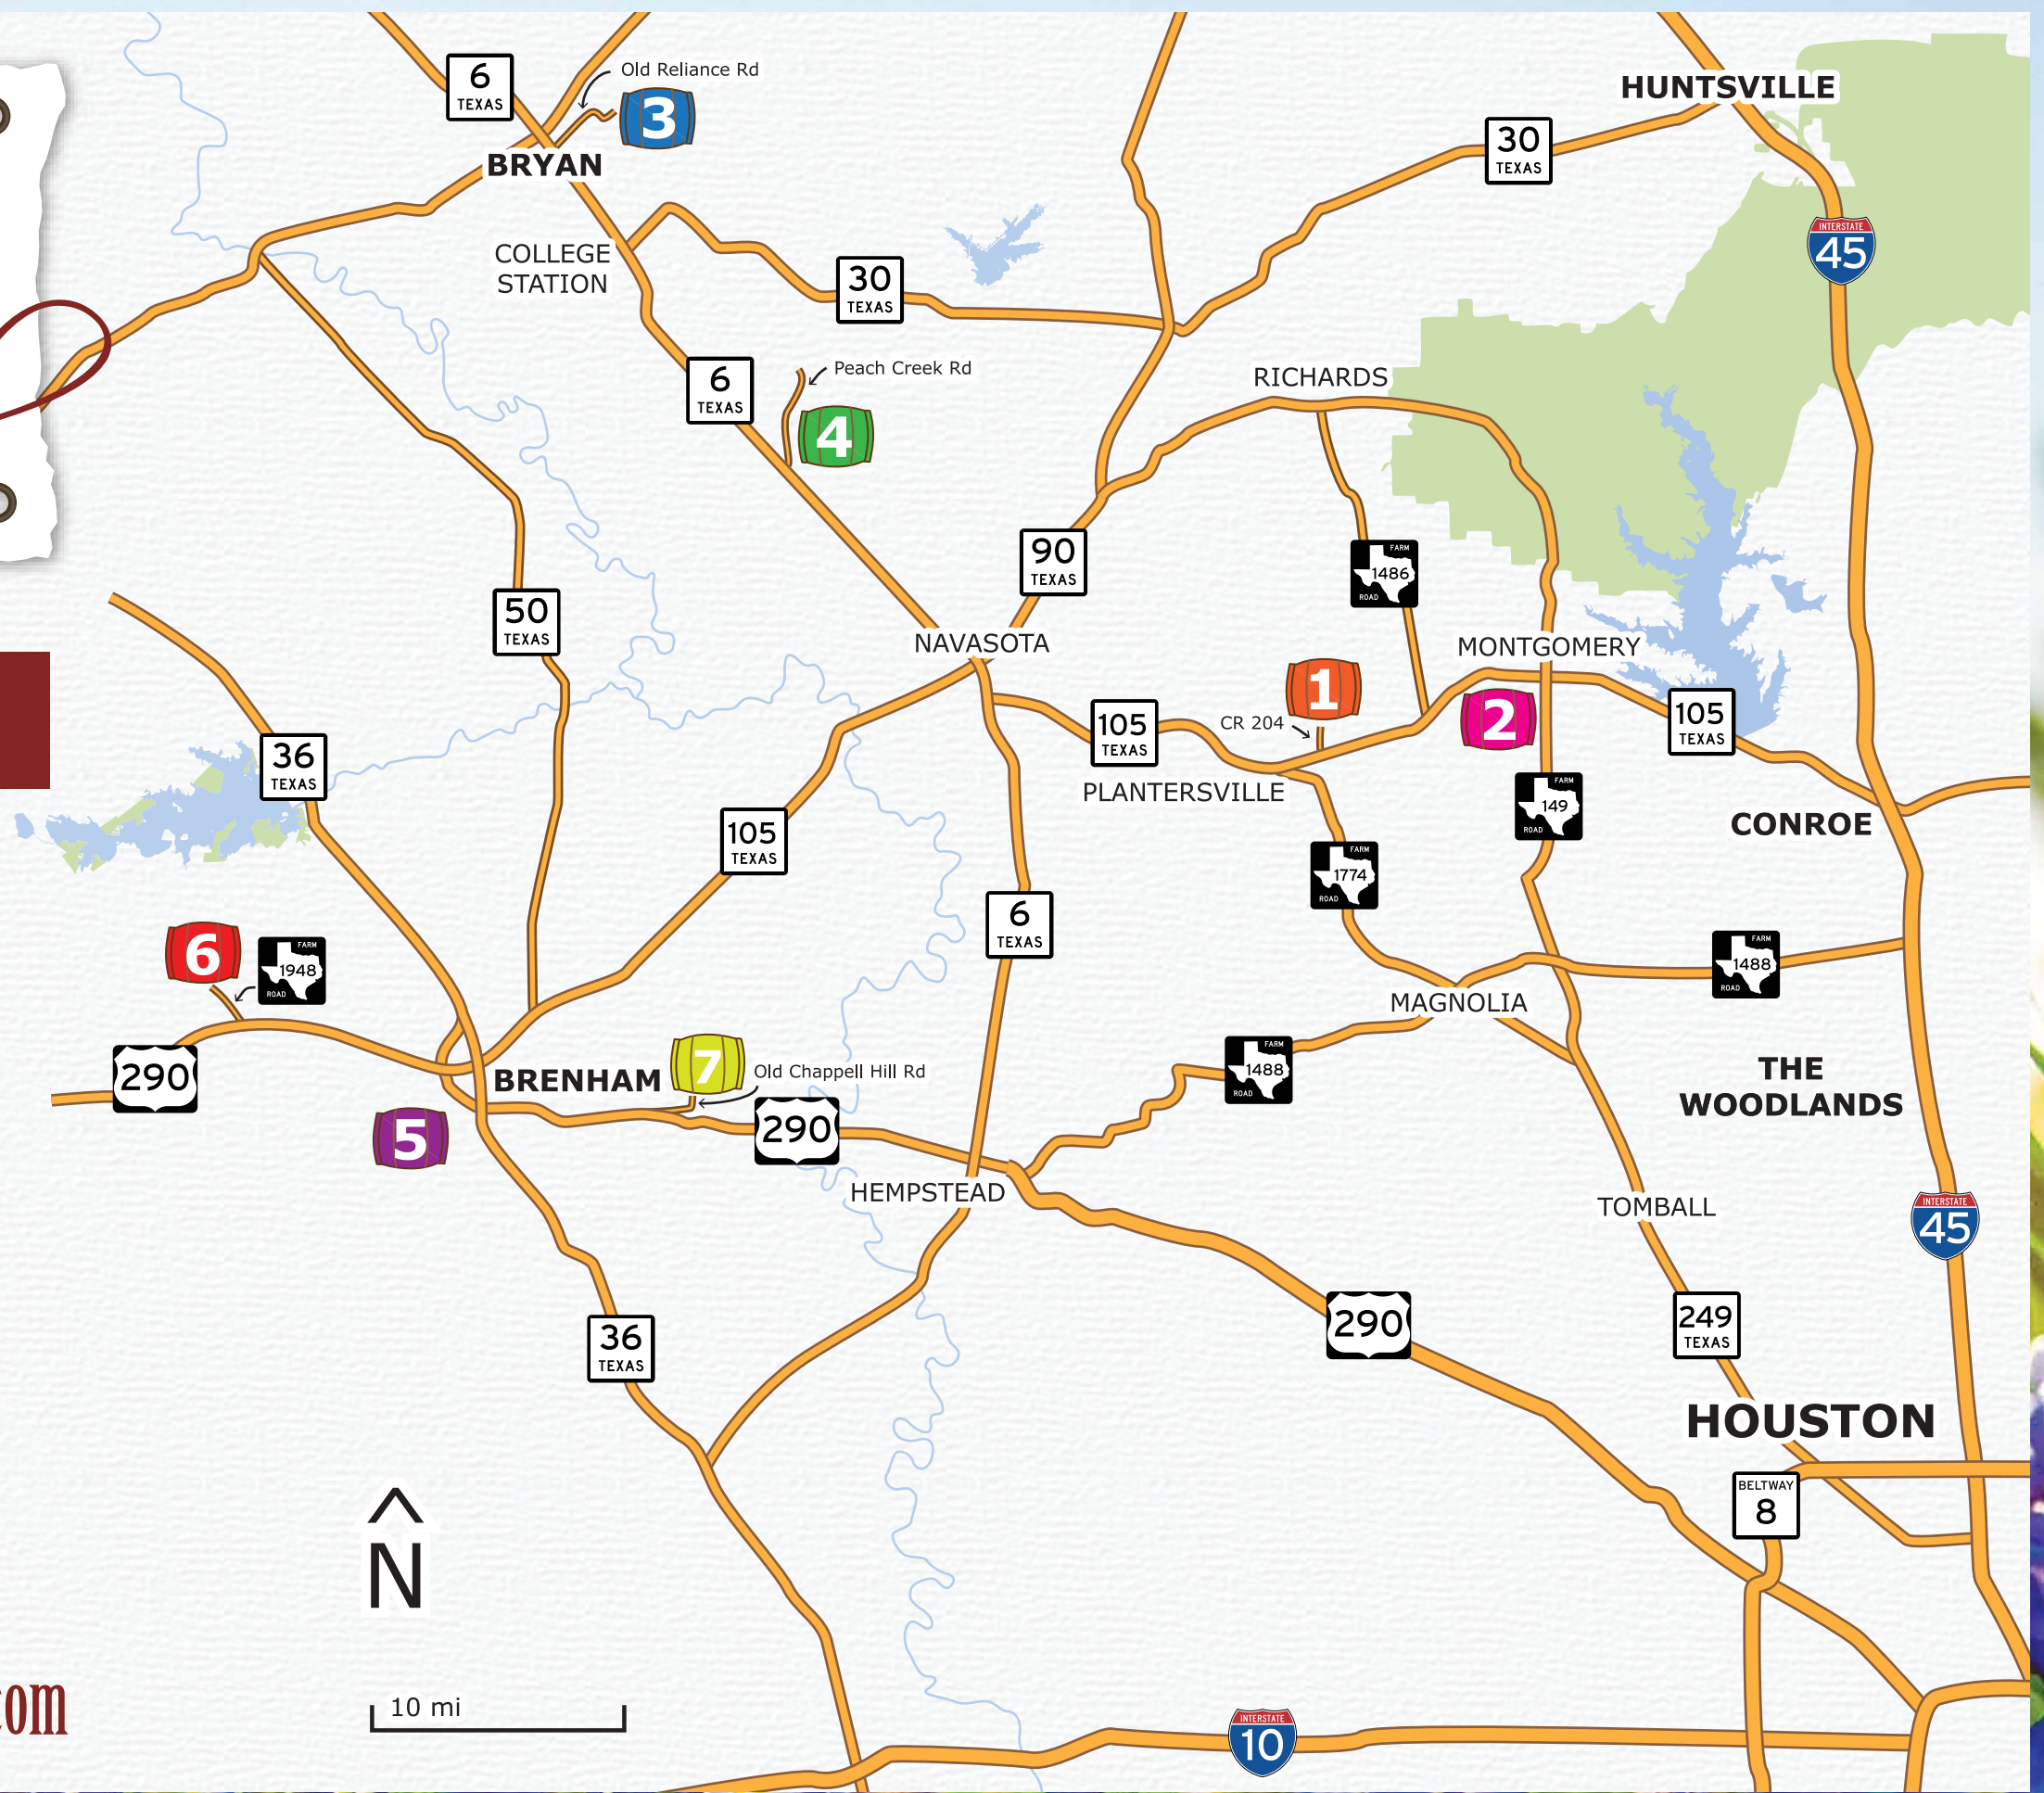

Texas BLUEBONNET Wine Trail

WINERIES

- 1** **Bernhardt Winery**
(936) 894 - 9829
- 2** **Cork This! Winery**
(936) 597 - 4030
- 3** **Messina Hof Winery & Resort**
(979) 778 - 9463, ext 234
(800) 736 - 9463, ext 234
- 4** **Peach Creek Vineyards**
(936) 825 - 3669
- 5** **Pleasant Hill Winery**
(979) 830 - VINE (8463)
- 6** **Saddlehorn Winery**
(979) 289 - 3858
- 7** **Texas Star Winery**
(979) 251-7282

www.TexasBluebonnetWineTrail.com