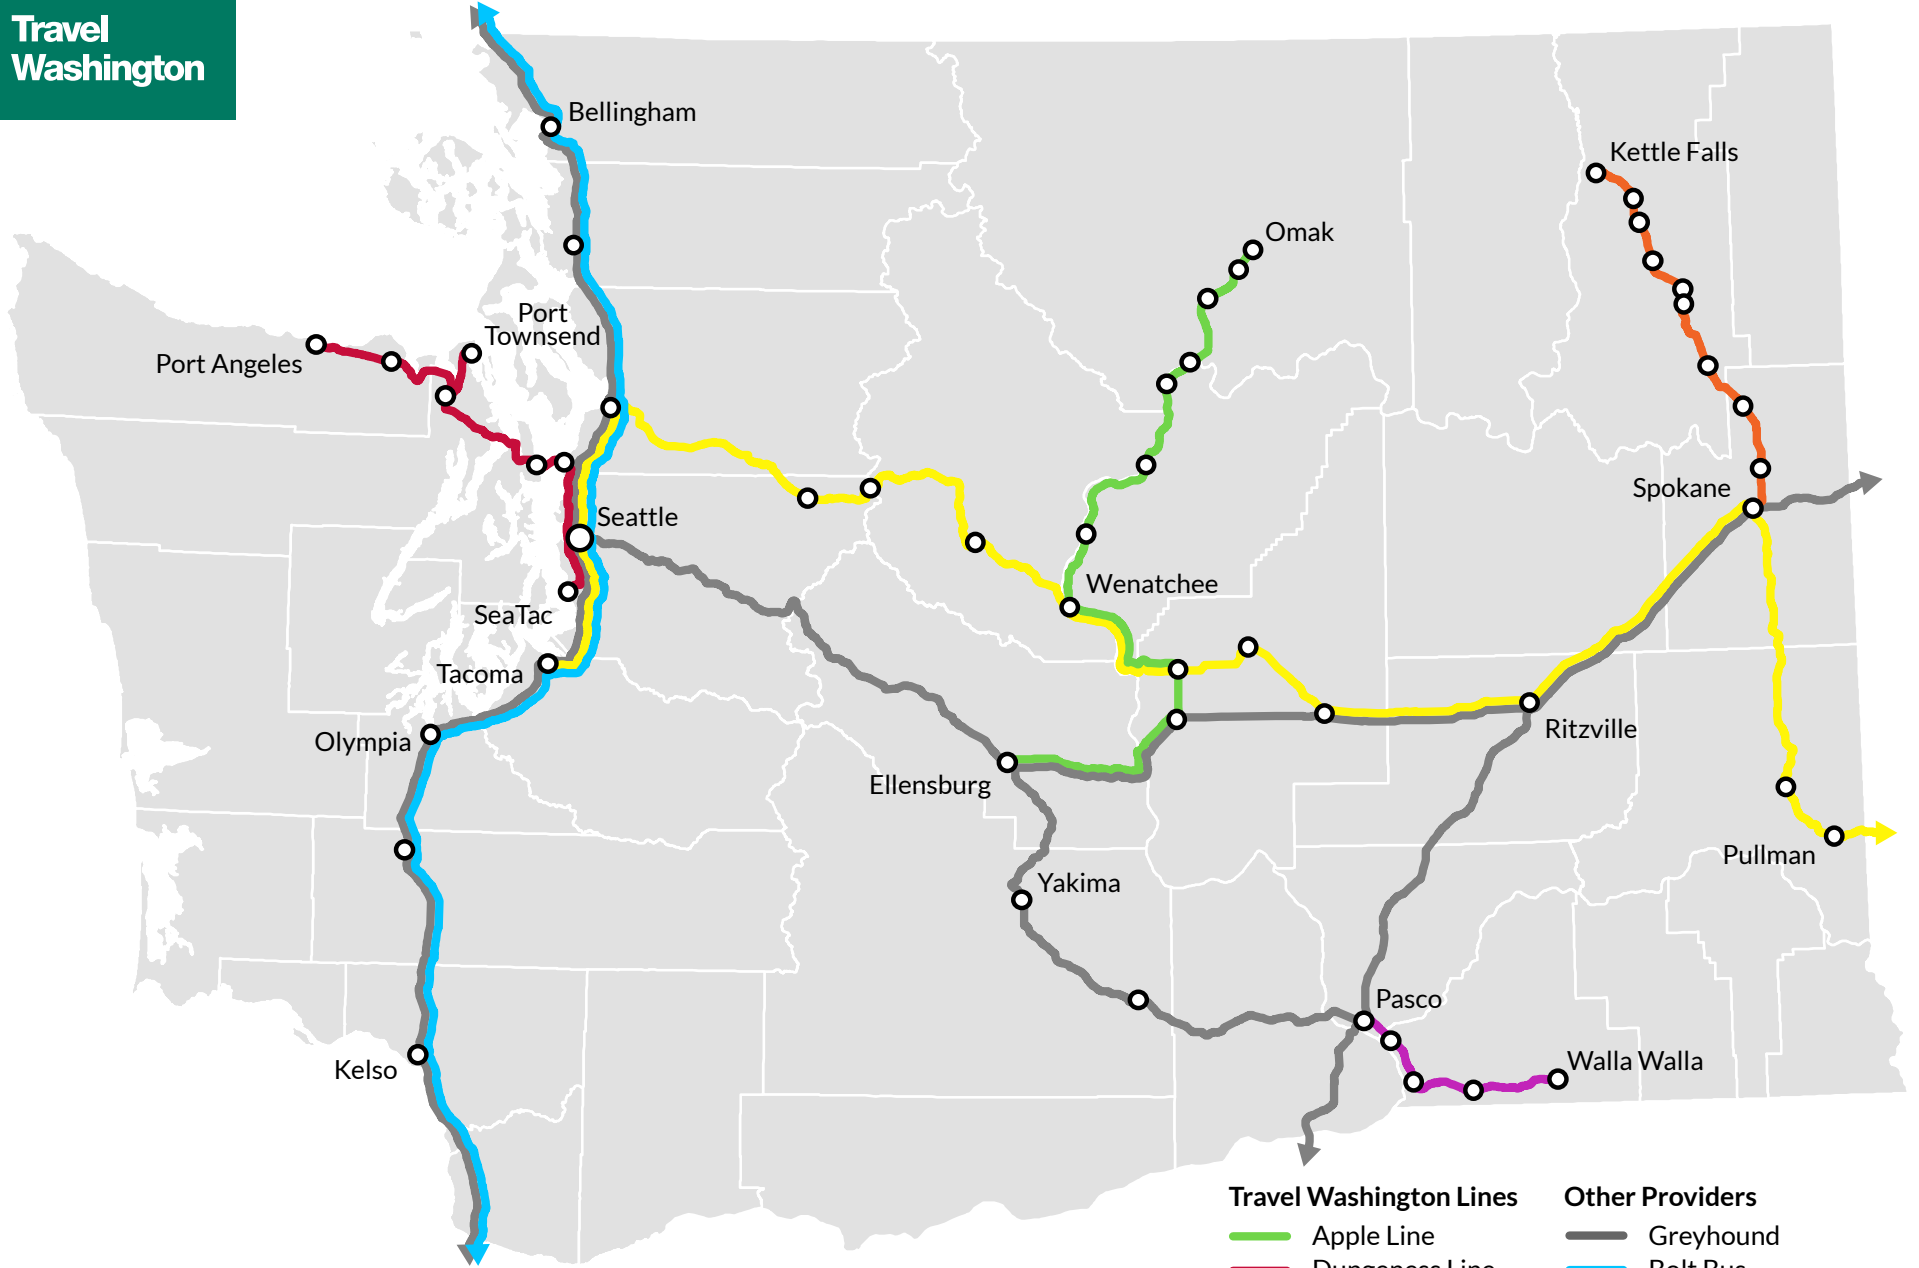

Statewide Intercity Bus Network

- | Travel Washington Lines | Other Providers |
|-------------------------|------------------------|
| Apple Line | Greyhound |
| Dungeness Line | Bolt Bus |
| Gold Line | Northwestern Trailways |
| Grape Line | Bus Stop |